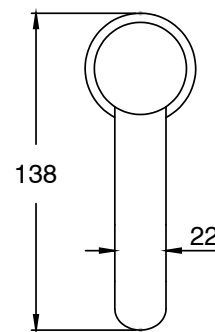

SUSSEX

Sussex Pure Basin Mixer Tap Curved Spout PVD Brushed Gold (5 Star)

9510882

SPECIFICATIONS	
Recommended Use	Residential;Commercial
Colour Finish	Brushed Gold
Primary Material	DR Brass
Recommended Pressure Range	150 - 500 kPa as per AS3500
Max Continuous Working Temperature (deg C)	65
Min Continuous Working Temperature (deg C)	1
WARRANTY	
Residential Use (Years)	40
Commercial Use (Years)	10
<i>Please refer to Sussex Warranty page for full Terms and Conditions</i>	

Disclaimer: Products in this specification manual must by regulation be installed by licensed and registered trade people. The manufacturer/distributor reserves the right to vary specifications or delete models from their range without prior notification. Dimensions are nominal measurements only. Dimensions and set-outs listed are correct at time of publication however the manufacturer/distributor takes no responsibility for printing errors.