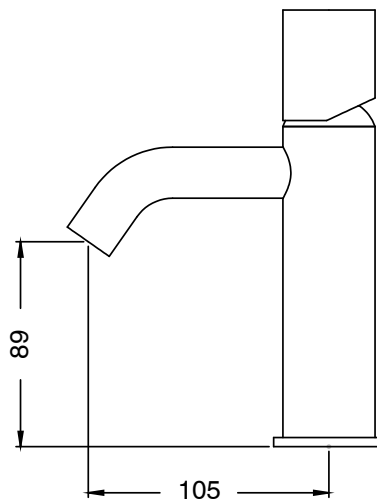

SUSSEX

Sussex Pure Basin Mixer Tap Curved Spout PVD Brushed Gold (5 Star)

9510882

SPECIFICATIONS	
Recommended Use	Residential;Commercial
Colour Finish	Brushed Gold
Primary Material	DR Brass
Recommended Pressure Range	150 - 500 kPa as per AS3500
Max Continuous Working Temperature (deg C)	65
Min Continuous Working Temperature (deg C)	1
WARRANTY	
Residential Use (Years)	40
Commercial Use (Years)	10
<i>Please refer to Sussex Warranty page for full Terms and Conditions</i>	