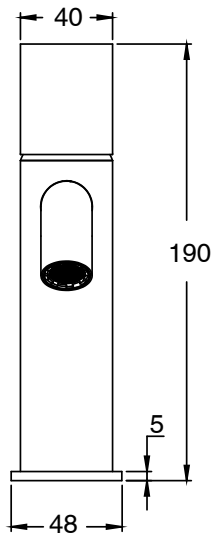

SUSSEX

Sussex Pure Basin Mixer Tap Curved Spout PVD Brushed Gold (5 Star)

9510882

SPECIFICATIONS	
Recommended Use	Residential;Commercial
Colour Finish	Brushed Gold
Primary Material	DR Brass
Recommended Pressure Range	150 - 500 kPa as per AS3500
Max Continuous Working Temperature (deg C)	65
Min Continuous Working Temperature (deg C)	1
WARRANTY	
Residential Use (Years)	40
Commercial Use (Years)	10
<i>Please refer to Sussex Warranty page for full Terms and Conditions</i>	