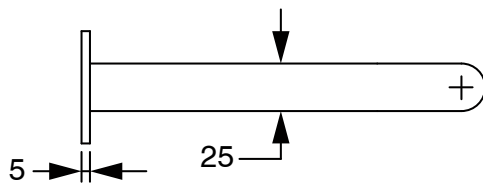

SUSSEX

**Sussex Pure Progressive Wall Bath Mixer System 200mm with Cirque Textured Handles
PVD Matte Black Lead Free
50028**

SPECIFICATIONS

Recommended Use	Residential;Commercial
Colour Finish	Matte Black
Primary Material	Lead Free Brass
Recommended Pressure Range	150 - 500 kPa as per AS3500
Max Continuous Working Temperature (deg C)	65
Min Continuous Working Temperature (deg C)	1

WARRANTY

Residential Use (Years)	40
Commercial Use (Years)	10

Please refer to Sussex Warranty page for full Terms and Conditions

Dimensions are nominal measurements only.

CLEANING RECOMMENDATIONS:

We recommend the use of soapy water or approved cleaners. This product should not be cleaned with abrasive materials. Damage caused by any improper treatment is not covered by the product warranty. Refer to Warranty Conditions

Disclaimer: Products in this specification manual must by regulation be installed by licensed and registered trade people. The manufacturer/distributor reserves the right to vary specifications or delete models from their range without prior notification. Dimensions are nominal measurements only. Dimensions and set-outs listed are correct at time of publication however the manufacturer/distributor takes no responsibility for printing errors.

Published 14/05/2026

To see the complete Sussex range go to www.reece.com.au