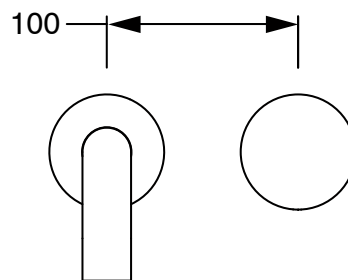

SUSSEX

**Sussex Pure Progressive Wall Bath Mixer System 200mm with Cirque Textured Handles
PVD Matte Black Lead Free
50028**

SPECIFICATIONS

Recommended Use	Residential;Commercial
Colour Finish	Matte Black
Primary Material	Lead Free Brass
Recommended Pressure Range	150 - 500 kPa as per AS3500
Max Continuous Working Temperature (deg C)	65
Min Continuous Working Temperature (deg C)	1

WARRANTY

Residential Use (Years)	40
Commercial Use (Years)	10

Please refer to Sussex Warranty page for full Terms and Conditions

Dimensions are nominal measurements only.

CLEANING RECOMMENDATIONS:

We recommend the use of soapy water or approved cleaners. This product should not be cleaned with abrasive materials. Damage caused by any improper treatment is not covered by the product warranty. Refer to Warranty Conditions

Disclaimer: Products in this specification manual must by regulation be installed by licensed and registered trade people. The manufacturer/distributor reserves the right to vary specifications or delete models from their range without prior notification. Dimensions are nominal measurements only. Dimensions and set-outs listed are correct at time of publication however the manufacturer/distributor takes no responsibility for printing errors.

Published 14/05/2026

To see the complete Sussex range go to www.reece.com.au