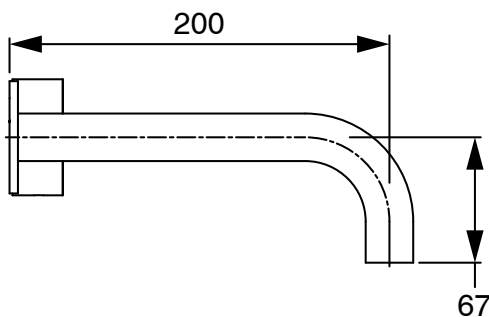

SUSSEX

**Sussex Pure Progressive Wall Bath Mixer System 200mm with Cirque Textured Handles
PVD Matte Black Lead Free
50028**

SPECIFICATIONS

Recommended Use	Residential;Commercial
Colour Finish	Matte Black
Primary Material	Lead Free Brass
Recommended Pressure Range	150 - 500 kPa as per AS3500
Max Continuous Working Temperature (deg C)	65
Min Continuous Working Temperature (deg C)	1

WARRANTY

Residential Use (Years)	40
Commercial Use (Years)	10

Please refer to Sussex Warranty page for full Terms and Conditions

Dimensions are nominal measurements only.

CLEANING RECOMMENDATIONS:

We recommend the use of soapy water or approved cleaners. This product should not be cleaned with abrasive materials. Damage caused by any improper treatment is not covered by the product warranty. Refer to Warranty Conditions

Disclaimer: Products in this specification manual must by regulation be installed by licensed and registered trade people. The manufacturer/distributor reserves the right to vary specifications or delete models from their range without prior notification. Dimensions are nominal measurements only. Dimensions and set-outs listed are correct at time of publication however the manufacturer/distributor takes no responsibility for printing errors.

Published 14/05/2026

To see the complete Sussex range go to www.reece.com.au