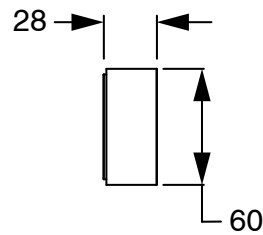

SUSSEX

**Sussex Pure Progressive Wall Bath Mixer System 200mm with Cirque Textured Handles
PVD Matte Black Lead Free
50028**

SPECIFICATIONS

Recommended Use	Residential;Commercial
Colour Finish	Matte Black
Primary Material	Lead Free Brass
Recommended Pressure Range	150 - 500 kPa as per AS3500
Max Continuous Working Temperature (deg C)	65
Min Continuous Working Temperature (deg C)	1

WARRANTY

Residential Use (Years)	40
Commercial Use (Years)	10

Please refer to Sussex Warranty page for full Terms and Conditions

Dimensions are nominal measurements only.

CLEANING RECOMMENDATIONS:

We recommend the use of soapy water or approved cleaners. This product should not be cleaned with abrasive materials. Damage caused by any improper treatment is not covered by the product warranty. Refer to Warranty Conditions

Disclaimer: Products in this specification manual must by regulation be installed by licensed and registered trade people. The manufacturer/distributor reserves the right to vary specifications or delete models from their range without prior notification. Dimensions are nominal measurements only. Dimensions and set-outs listed are correct at time of publication however the manufacturer/distributor takes no responsibility for printing errors.

Published 14/05/2026

To see the complete Sussex range go to www.reece.com.au