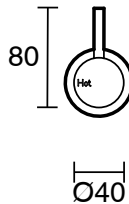

SUSSEX

Scala Wall Bath Set Straight 160mm PVD Brushed Bronze Lead Free

51264

SPECIFICATIONS	
Recommended Use	Residential;Commercial
Colour Finish	Brushed Bronze
Primary Material	Lead Free Brass
Recommended Pressure Range	150 - 500 kPa as per AS3500
Max Continuous Working Temperature (deg C)	65
Min Continuous Working Temperature (deg C)	1
WARRANTY	
Residential Use (Years)	40
Commercial Use (Years)	10
<i>Please refer to Sussex Warranty page for full Terms and Conditions</i>	