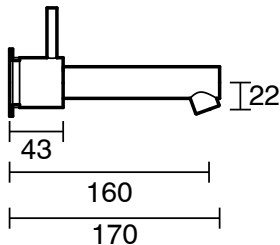

SUSSEX

Scala Wall Bath Set Straight 160mm PVD Brushed Bronze Lead Free

51264

SPECIFICATIONS	
Recommended Use	Residential;Commercial
Colour Finish	Brushed Bronze
Primary Material	Lead Free Brass
Recommended Pressure Range	150 - 500 kPa as per AS3500
Max Continuous Working Temperature (deg C)	65
Min Continuous Working Temperature (deg C)	1
WARRANTY	
Residential Use (Years)	40
Commercial Use (Years)	10
<i>Please refer to Sussex Warranty page for full Terms and Conditions</i>	

Disclaimer: Products in this specification manual must by regulation be installed by licensed and registered trade people. The manufacturer/distributor reserves the right to vary specifications or delete models from their range without prior notification. Dimensions are nominal measurements only. Dimensions and set-outs listed are correct at time of publication however the manufacturer/distributor takes no responsibility for printing errors.