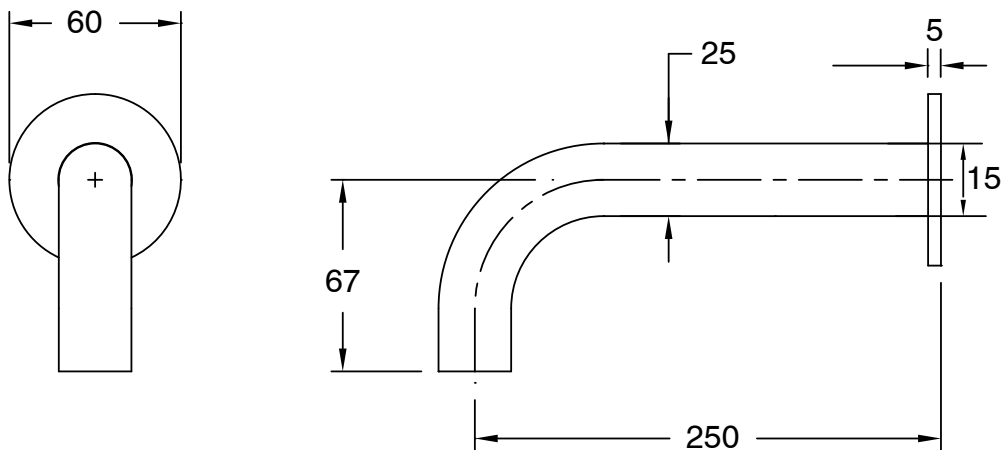

SUSSEX

Sussex Pure Wall Basin Outlet 250mm PVD Brushed Gunmetal (3 Star) Lead Free

50888

SPECIFICATIONS	
Recommended Use	Residential;Commercial
Colour Finish	Brushed Gunmetal
Primary Material	Lead Free Brass
Recommended Pressure Range	150 - 500 kPa as per AS3500
Max Continuous Working Temperature (deg C)	65
Min Continuous Working Temperature (deg C)	1
WARRANTY	
Residential Use (Years)	40
Commercial Use (Years)	10
<i>Please refer to Sussex Warranty page for full Terms and Conditions</i>	