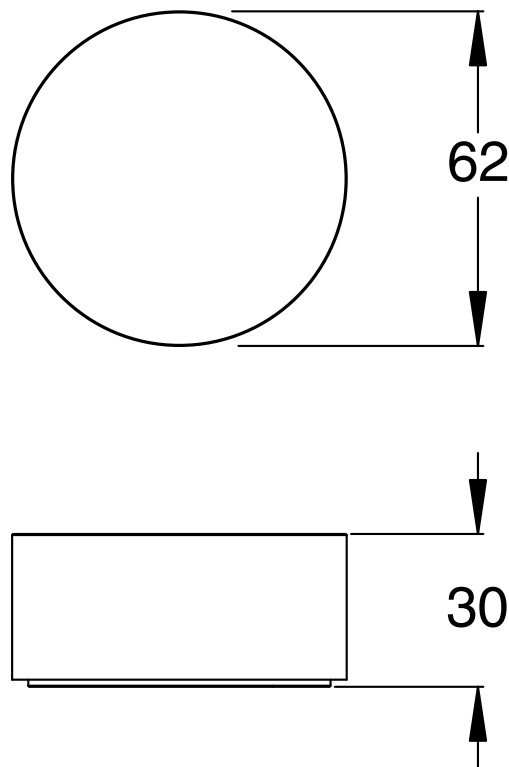

SUSSEX

Sussex Pure Progressive Top Mount Hob Mixer with Cirque Textured Handles Chrome Lead Free

50636

SPECIFICATIONS	
Recommended Use	Residential;Commercial
Colour Finish	Polished Chrome
Primary Material	Lead Free Brass
Recommended Pressure Range	150 - 500 kPa as per AS3500
Max Continuous Working Temperature (deg C)	65
Min Continuous Working Temperature (deg C)	1
WARRANTY	
Residential Use (Years)	40
Commercial Use (Years)	10
<i>Please refer to Sussex Warranty page for full Terms and Conditions</i>	