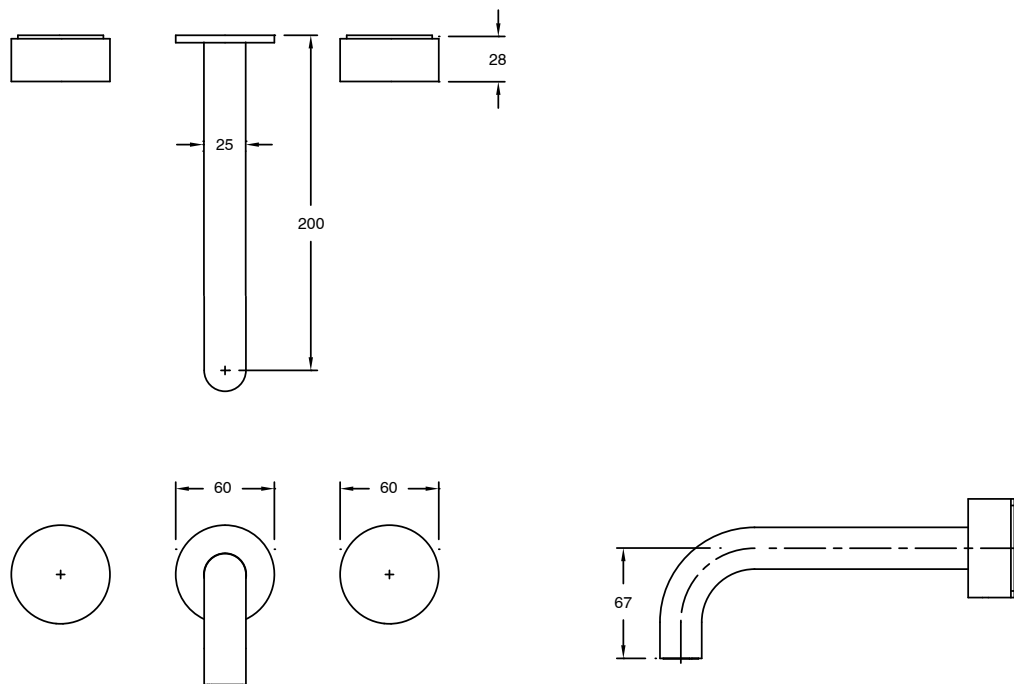

SUSSEX

Sussex Pure Bath Set 200mm Chrome

2263282

SPECIFICATIONS

Recommended Use	Residential;Commercial
Colour Finish	Polished Chrome
Primary Material	DR Brass
Recommended Pressure Range	150 - 500 kPa as per AS3500
Max Continuous Working Temperature (deg C)	65
Min Continuous Working Temperature (deg C)	1

WARRANTY

Residential Use (Years)	40
Commercial Use (Years)	10

Please refer to Sussex Warranty page for full Terms and Conditions

Dimensions are nominal measurements only.

CLEANING RECOMMENDATIONS:

We recommend the use of soapy water or approved cleaners. This product should not be cleaned with abrasive materials. Damage caused by any improper treatment is not covered by the product warranty. Refer to Warranty Conditions

Disclaimer: Products in this specification manual must by regulation be installed by licensed and registered trade people. The manufacturer/distributor reserves the right to vary specifications or delete models from their range without prior notification. Dimensions are nominal measurements only. Dimensions and set-outs listed are correct at time of publication however the manufacturer/distributor takes no responsibility for printing errors.

Published 09/04/2026

To see the complete Sussex range go to www.reece.com.au