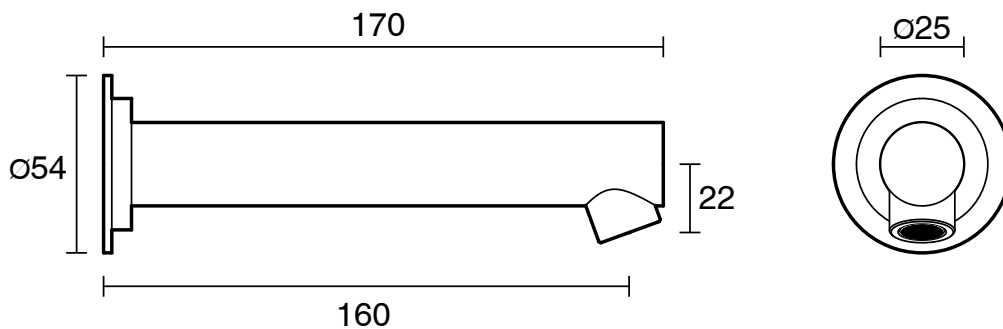

SUSSEX

Scala Wall Bath Outlet Straight 160mm PVD Brushed Gold Lead Free

51232

SPECIFICATIONS

Recommended Use	Residential;Commercial
Colour Finish	Brushed Gold
Primary Material	Lead Free Brass
Recommended Pressure Range	150 - 500 kPa as per AS3500
Max Continuous Working Temperature (deg C)	65
Min Continuous Working Temperature (deg C)	1

WARRANTY

Residential Use (Years)	40
Commercial Use (Years)	10

Please refer to Sussex Warranty page for full Terms and Conditions

Dimensions are nominal measurements only.

CLEANING RECOMMENDATIONS:

We recommend the use of soapy water or approved cleaners. This product should not be cleaned with abrasive materials. Damage caused by any improper treatment is not covered by the product warranty. Refer to Warranty Conditions

Disclaimer: Products in this specification manual must by regulation be installed by licensed and registered trade people. The manufacturer/distributor reserves the right to vary specifications or delete models from their range without prior notification. Dimensions are nominal measurements only. Dimensions and set-outs listed are correct at time of publication however the manufacturer/distributor takes no responsibility for printing errors.

Published 12/05/2026

To see the complete Sussex range go to www.reece.com.au

WaterMark
AS/NZS 3715
WMKA20081