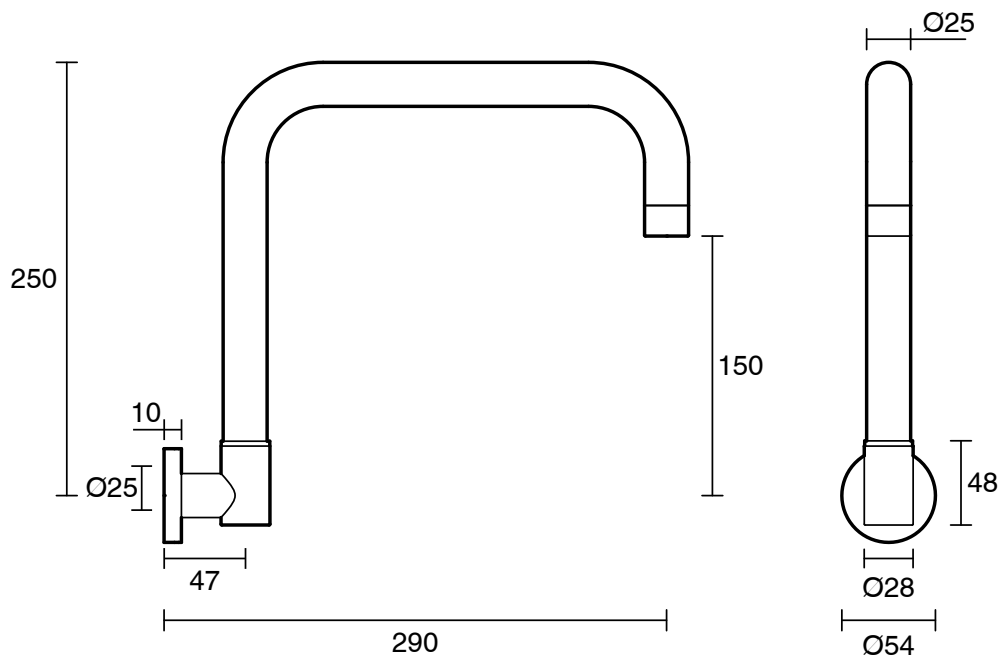

SUSSEX

Scala Wall Spa Outlet Square PVD Brushed Gold Lead Free

52731

SPECIFICATIONS

Recommended Use	Residential;Commercial
Colour Finish	Brushed Gold
Primary Material	Lead Free Brass
Recommended Pressure Range	150 - 500 kPa as per AS3500
Max Continuous Working Temperature (deg C)	65
Min Continuous Working Temperature (deg C)	1

WARRANTY

Residential Use (Years)	40
Commercial Use (Years)	10

Please refer to Sussex Warranty page for full Terms and Conditions

Dimensions are nominal measurements only.

CLEANING RECOMMENDATIONS:

We recommend the use of soapy water or approved cleaners. This product should not be cleaned with abrasive materials. Damage caused by any improper treatment is not covered by the product warranty. Refer to Warranty Conditions

Disclaimer: Products in this specification manual must by regulation be installed by licensed and registered trade people. The manufacturer/distributor reserves the right to vary specifications or delete models from their range without prior notification. Dimensions are nominal measurements only. Dimensions and set-outs listed are correct at time of publication however the manufacturer/distributor takes no responsibility for printing errors.

Published 12/05/2026

To see the complete Sussex range go to www.reece.com.au

WaterMark
AS/NZS 3715
WMKA20081