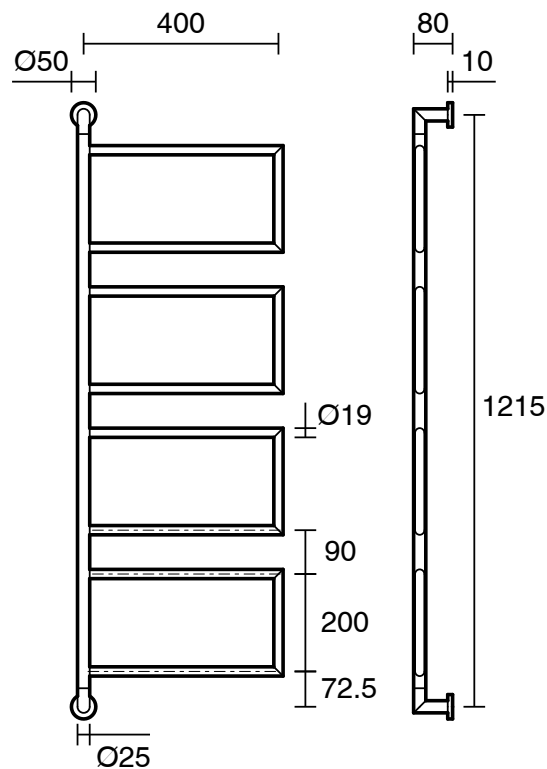

HYDROTHERM
TOWEL RAILS

Hydrotherm Pure Swivel Non Heated Towel Rail 400 x 1235mm Chrome

119569

SPECIFICATIONS

Recommended Use	Residential;Commercial
Colour Finish	Polished Chrome
Primary Material	Copper

WARRANTY

Residential & Commercial Use (Years)	10
Spare Parts & Labour (Years)	1

Please refer to Hydrotherm Warranty page for full Terms and Conditions

Dimensions are nominal measurements only.

CLEANING RECOMMENDATIONS:

We recommend the use of soapy water or approved cleaners. This product should not be cleaned with abrasive materials. Damage caused by any improper treatment is not covered by the product warranty. Refer to Warranty Conditions

Disclaimer: Products in this specification manual must by regulation be installed by licensed and registered trade people. The manufacturer/distributor reserves the right to vary specifications or delete models from their range without prior notification. Dimensions are nominal measurements only. Dimensions and set-outs listed are correct at time of publication however the manufacturer/distributor takes no responsibility for printing errors.

Published 01/04/2026

To see the complete Hydrotherm range go to www.reece.com.au