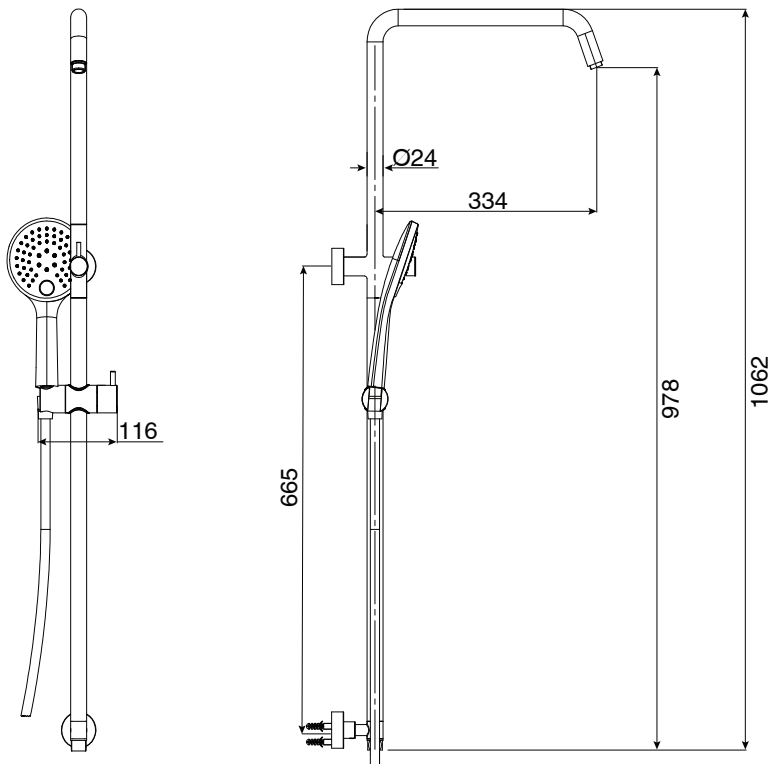

mizu

Mizu Drift Twin Rail Shower and 120mm Handshower with Top Rail Water Inlet Matte Black (3 Star)

9505808

SPECIFICATIONS	
Recommended Use	Residential;Commercial
Colour Finish	Matte Black
Primary Material	DR Brass
Recommended Pressure Range	150 - 500 kPa as per AS3500
Max Continuous Working Temperature (deg C)	65
Min Continuous Working Temperature (deg C)	5
WARRANTY	
Residential & Commercial Use (Years)	25
Spare Parts & Labour (Years)	1
<i>Please refer to Mizu Warranty page for full Terms and Conditions</i>	

Disclaimer: Products in this specification manual must by regulation be installed by licensed and registered trade people. The manufacturer/distributor reserves the right to vary specifications or delete models from their range without prior notification. Dimensions are nominal measurements only. Dimensions and set-outs listed are correct at time of publication however the manufacturer/distributor takes no responsibility for printing errors.