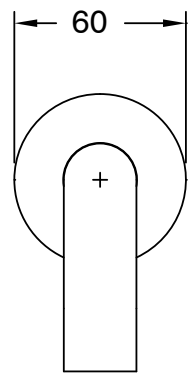

SUSSEX

Sussex Pure Wall Basin Outlet 250mm Brushed Gunmetal (3 Star)

2281307

SPECIFICATIONS

Recommended Use	Residential;Commercial
Colour Finish	Brushed Gunmetal
Primary Material	DR Brass
Recommended Pressure Range	150 - 500 kPa as per AS3500
Max Continuous Working Temperature (deg C)	65
Min Continuous Working Temperature (deg C)	1

WARRANTY

Residential Use (Years)	40
Commercial Use (Years)	10

Please refer to Sussex Warranty page for full Terms and Conditions

Dimensions are nominal measurements only.

CLEANING RECOMMENDATIONS:

We recommend the use of soapy water or approved cleaners. This product should not be cleaned with abrasive materials. Damage caused by any improper treatment is not covered by the product warranty. Refer to Warranty Conditions

Disclaimer: Products in this specification manual must by regulation be installed by licensed and registered trade people. The manufacturer/distributor reserves the right to vary specifications or delete models from their range without prior notification. Dimensions are nominal measurements only. Dimensions and set-outs listed are correct at time of publication however the manufacturer/distributor takes no responsibility for printing errors.

Published 16/04/2026

To see the complete Sussex range go to www.reece.com.au