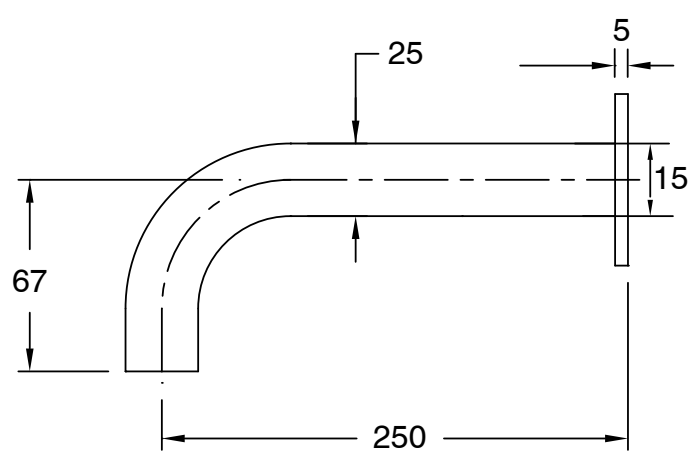

SUSSEX

Sussex Pure Wall Basin Outlet 250mm Brushed Gunmetal (3 Star)

2281307

SPECIFICATIONS

Recommended Use	Residential;Commercial
Colour Finish	Brushed Gunmetal
Primary Material	DR Brass
Recommended Pressure Range	150 - 500 kPa as per AS3500
Max Continuous Working Temperature (deg C)	65
Min Continuous Working Temperature (deg C)	1

WARRANTY

Residential Use (Years)	40
Commercial Use (Years)	10

Please refer to Sussex Warranty page for full Terms and Conditions

Dimensions are nominal measurements only.

CLEANING RECOMMENDATIONS:

We recommend the use of soapy water or approved cleaners. This product should not be cleaned with abrasive materials. Damage caused by any improper treatment is not covered by the product warranty. Refer to Warranty Conditions

Disclaimer: Products in this specification manual must by regulation be installed by licensed and registered trade people. The manufacturer/distributor reserves the right to vary specifications or delete models from their range without prior notification. Dimensions are nominal measurements only. Dimensions and set-outs listed are correct at time of publication however the manufacturer/distributor takes no responsibility for printing errors.

Published 16/04/2026

To see the complete Sussex range go to www.reece.com.au