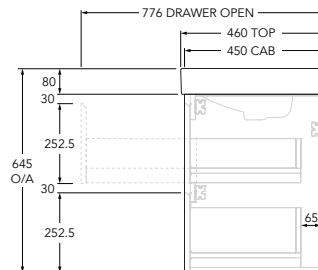

Roca Ona Vanity All Drawer Twin Centre Bowl 800mm Matte Green

21198

SPECIFICATIONS

Recommended Use	Residential;Commercial
Mounting	Wall
Basin Included	Yes
Bowl Configuration	Centre
Number of Bowls	Single
Taphole Options	One
Door/Drawer Configuration	Drawers Only
Door/Drawer Options	2 Drawers
Cabinet Material	Laminate
Cabinet Colour	Matte Green
Basin Material	Fine Ceramic
Basin Colour	White
Overflow Included	Yes
Plug & Waste Included	No
Plug & Waste Size	32mm x 40mm

WARRANTY

Residential Use (Years)	10
Commercial Use (Years)	1
Spare Parts & Labour (Years)	1

Please refer to Roca Warranty page for full Terms and Conditions

Dimensions are nominal measurements only.

CLEANING RECOMMENDATIONS:

We recommend the use of soapy water or approved cleaners. This product should not be cleaned with abrasive materials. Damage caused by any improper treatment is not covered by the product warranty. Refer to Warranty Conditions

Disclaimer: Products in this specification manual must by regulation be installed by licensed and registered trade people. The manufacturer/distributor reserves the right to vary specifications or delete models from their range without prior notification. Dimensions are nominal measurements only. Dimensions and set-outs listed are correct at time of publication however the manufacturer/distributor takes no responsibility for printing errors.

Published 21/05/2026

To see the complete Roca range go to www.reece.com.au