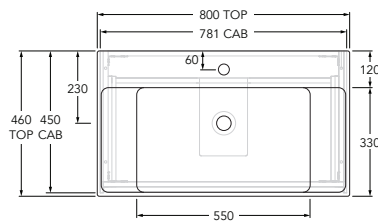

Roca Ona Vanity All Drawer Twin Centre Bowl 800mm Matte Green

21198

SPECIFICATIONS

Recommended Use	Residential;Commercial
Mounting	Wall
Basin Included	Yes
Bowl Configuration	Centre
Number of Bowls	Single
Taphole Options	One
Door/Drawer Configuration	Drawers Only
Door/Drawer Options	2 Drawers
Cabinet Material	Laminate
Cabinet Colour	Matte Green
Basin Material	Fine Ceramic
Basin Colour	White
Overflow Included	Yes
Plug & Waste Included	No
Plug & Waste Size	32mm x 40mm

WARRANTY

Residential Use (Years)	10
Commercial Use (Years)	1
Spare Parts & Labour (Years)	1

Please refer to Roca Warranty page for full Terms and Conditions

Dimensions are nominal measurements only.

CLEANING RECOMMENDATIONS:

We recommend the use of soapy water or approved cleaners. This product should not be cleaned with abrasive materials. Damage caused by any improper treatment is not covered by the product warranty. Refer to Warranty Conditions

Disclaimer: Products in this specification manual must by regulation be installed by licensed and registered trade people. The manufacturer/distributor reserves the right to vary specifications or delete models from their range without prior notification. Dimensions are nominal measurements only. Dimensions and set-outs listed are correct at time of publication however the manufacturer/distributor takes no responsibility for printing errors.

Published 21/05/2026

To see the complete Roca range go to www.reece.com.au