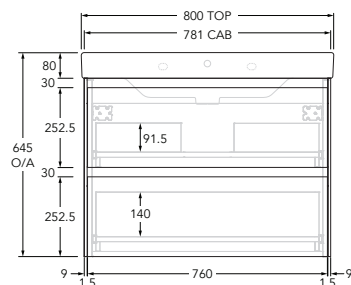

Roca Ona Vanity All Drawer Twin Centre Bowl 800mm Matte Green

21198

SPECIFICATIONS

Recommended Use	Residential;Commercial
Mounting	Wall
Basin Included	Yes
Bowl Configuration	Centre
Number of Bowls	Single
Taphole Options	One
Door/Drawer Configuration	Drawers Only
Door/Drawer Options	2 Drawers
Cabinet Material	Laminate
Cabinet Colour	Matte Green
Basin Material	Fine Ceramic
Basin Colour	White
Overflow Included	Yes
Plug & Waste Included	No
Plug & Waste Size	32mm x 40mm

WARRANTY

Residential Use (Years)	10
Commercial Use (Years)	1
Spare Parts & Labour (Years)	1

Please refer to Roca Warranty page for full Terms and Conditions

Dimensions are nominal measurements only.

CLEANING RECOMMENDATIONS:

We recommend the use of soapy water or approved cleaners. This product should not be cleaned with abrasive materials. Damage caused by any improper treatment is not covered by the product warranty. Refer to Warranty Conditions

Disclaimer: Products in this specification manual must by regulation be installed by licensed and registered trade people. The manufacturer/distributor reserves the right to vary specifications or delete models from their range without prior notification. Dimensions are nominal measurements only. Dimensions and set-outs listed are correct at time of publication however the manufacturer/distributor takes no responsibility for printing errors.

Published 21/05/2026

To see the complete Roca range go to www.reece.com.au