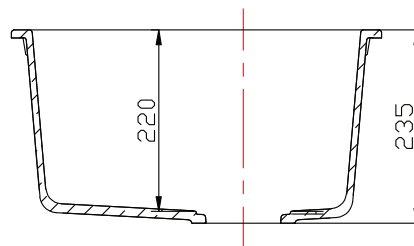

Dimensions are nominal measurements only.

CLEANING RECOMMENDATIONS:

We recommend the use of soapy water or approved cleaners. This product should not be cleaned with abrasive materials. Damage caused by any improper treatment is not covered by the product warranty. Refer to Warranty Conditions.

Disclaimer: Products in this specification manual must by regulation be installed by licensed and registered trade people. The manufacturer/distributor reserves the right to vary specifications or delete models from their range without prior notification. Dimensions are nominal measurements only. Dimensions and set-outs listed are correct at time of publication however the manufacturer/distributor takes no responsibility for printing errors.

Published 01/04/2026

To see the complete Memo range go to www.reece.com.au