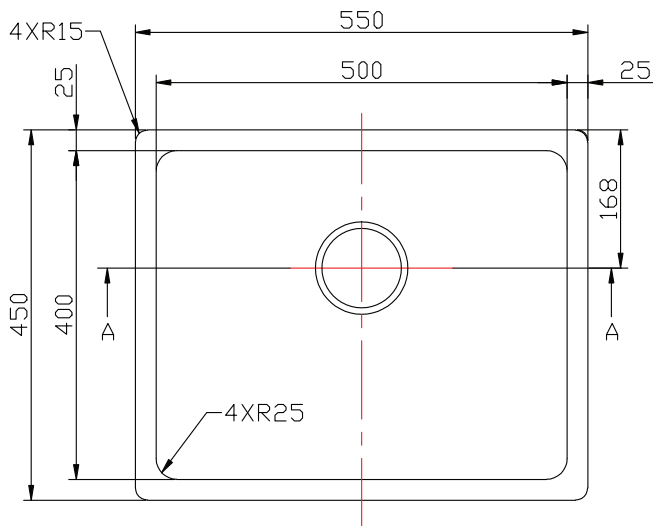

Dimensions are nominal measurements only.

CLEANING RECOMMENDATIONS:

We recommend the use of soapy water or approved cleaners. This product should not be cleaned with abrasive materials. Damage caused by any improper treatment is not covered by the product warranty. Refer to Warranty Conditions.

Disclaimer: Products in this specification manual must by regulation be installed by licensed and registered trade people. The manufacturer/distributor reserves the right to vary specifications or delete models from their range without prior notification. Dimensions are nominal measurements only. Dimensions and set-outs listed are correct at time of publication however the manufacturer/distributor takes no responsibility for printing errors.

Published 01/04/2026

To see the complete Memo range go to www.reece.com.au