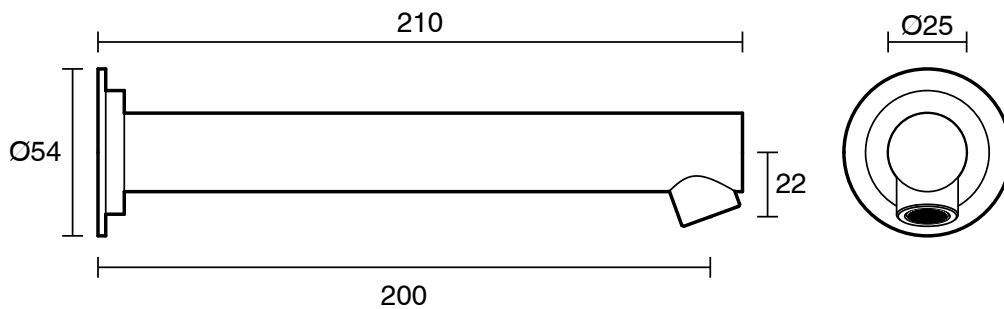

SUSSEX

Scala Wall Basin Outlet Straight 200mm Chrome (5 Star) Lead Free

52423

SPECIFICATIONS

Recommended Use	Residential;Commercial
Colour Finish	Polished Chrome
Primary Material	Lead Free Brass
Recommended Pressure Range	150 - 500 kPa as per AS3500
Max Continuous Working Temperature (deg C)	65
Min Continuous Working Temperature (deg C)	1

WARRANTY

Residential Use (Years)	40
Commercial Use (Years)	10

Please refer to Sussex Warranty page for full Terms and Conditions

Dimensions are nominal measurements only.

CLEANING RECOMMENDATIONS:

We recommend the use of soapy water or approved cleaners. This product should not be cleaned with abrasive materials. Damage caused by any improper treatment is not covered by the product warranty. Refer to Warranty Conditions

Disclaimer: Products in this specification manual must by regulation be installed by licensed and registered trade people. The manufacturer/distributor reserves the right to vary specifications or delete models from their range without prior notification. Dimensions are nominal measurements only. Dimensions and set-outs listed are correct at time of publication however the manufacturer/distributor takes no responsibility for printing errors.

Published 07/05/2026

To see the complete Sussex range go to www.reece.com.au