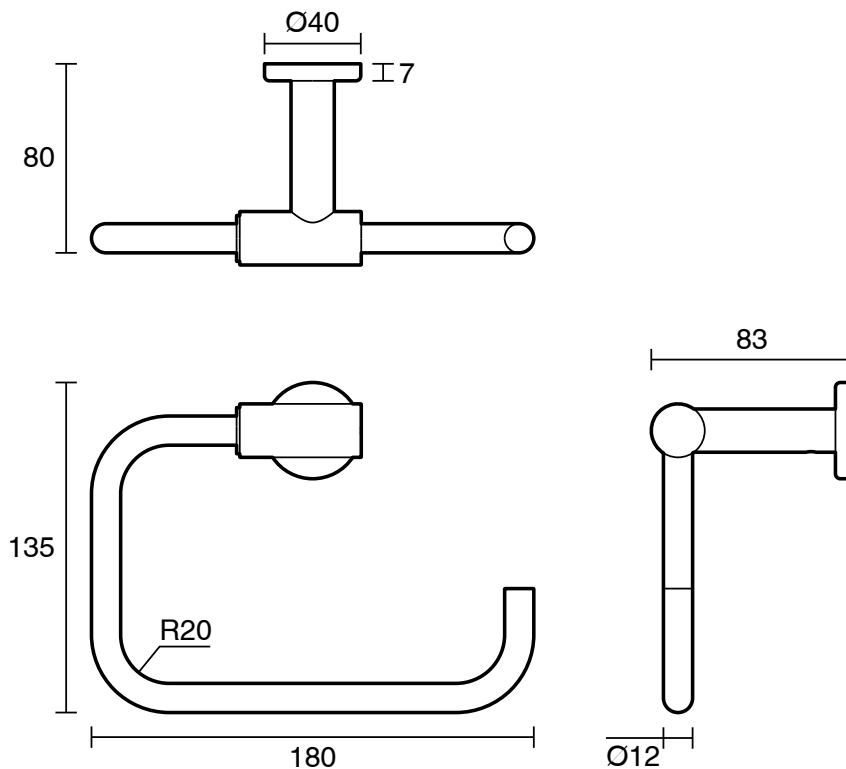

Dimensions are nominal measurements only.

CLEANING RECOMMENDATIONS:

We recommend the use of soapy water or approved cleaners. This product should not be cleaned with abrasive materials. Damage caused by any improper treatment is not covered by the product warranty. Refer to Warranty Conditions

Disclaimer: Products in this specification manual must by regulation be installed by licensed and registered trade people. The manufacturer/distributor reserves the right to vary specifications or delete models from their range without prior notification. Dimensions are nominal measurements only. Dimensions and set-outs listed are correct at time of publication however the manufacturer/distributor takes no responsibility for printing errors.

Published 01/04/2026

To see the complete Mizu range go to www.reece.com.au