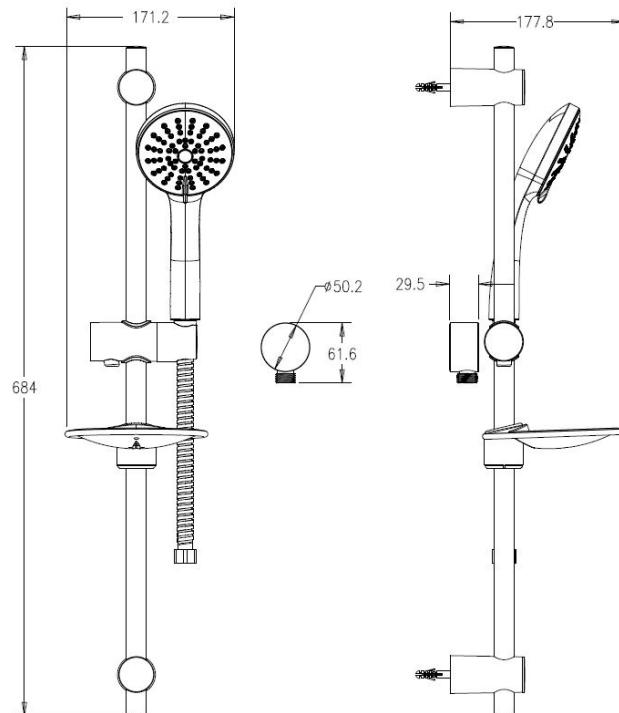

Posh Solus MK3 Rail Shower 3 Function Chrome (4 Star)

2213355

SPECIFICATIONS

Recommended Use	Residential;Commercial
Colour Finish	Polished Chrome
Primary Material	Brass
Recommended Pressure Range	150 - 500 kPa as per AS3500
Max Continuous Working Temperature (deg C)	60
Min Continuous Working Temperature (deg C)	5
Hot Water Unit Suitability	Storage Tank;Continuous Flow

WARRANTY

Residential & Commercial Use (Years)	25
Parts Replacement Only (Years)	1

Please refer to Posh Warranty Page for full Terms and Conditions

Dimensions are nominal measurements only.

CLEANING RECOMMENDATIONS:

We recommend the use of soapy water or approved cleaners. This product should not be cleaned with abrasive materials. Damage caused by any improper treatment is not covered by the product warranty. Refer to Warranty Conditions

Disclaimer: Products in this specification manual must by regulation be installed by licensed and registered trade people. The manufacturer/distributor reserves the right to vary specifications or delete models from their range without prior notification. Dimensions are nominal measurements only. Dimensions and set-outs listed are correct at time of publication however the manufacturer/distributor takes no responsibility for printing errors.

Published 01/04/2026

To see the complete Posh range go to
www.reece.com.au