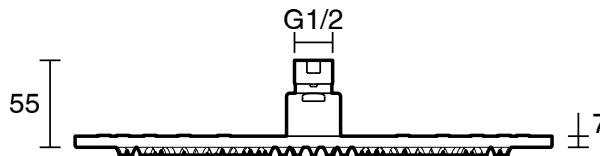

mizu

Mizu Drift Brass Overhead Shower 300mm Brushed Gunmetal (3 Star)

9540699

SPECIFICATIONS

Recommended Use	Residential;Commercial
Colour Finish	Brushed Gunmetal
Primary Material	DR Brass
Recommended Pressure Range	150 - 500 kPa as per AS3500
Max Continuous Working Temperature (deg C)	60
Min Continuous Working Temperature (deg C)	5

WARRANTY

Residential & Commercial Use (Years)	25
Spare Parts & Labour (Years)	1

Please refer to Mizu Warranty page for full Terms and Conditions

Dimensions are nominal measurements only.

CLEANING RECOMMENDATIONS:

We recommend the use of soapy water or approved cleaners. This product should not be cleaned with abrasive materials. Damage caused by any improper treatment is not covered by the product warranty. Refer to Warranty Conditions

Disclaimer: Products in this specification manual must by regulation be installed by licensed and registered trade people. The manufacturer/distributor reserves the right to vary specifications or delete models from their range without prior notification. Dimensions are nominal measurements only. Dimensions and set-outs listed are correct at time of publication however the manufacturer/distributor takes no responsibility for printing errors.

Published 01/04/2026

To see the complete Mizu range go to www.reece.com.au