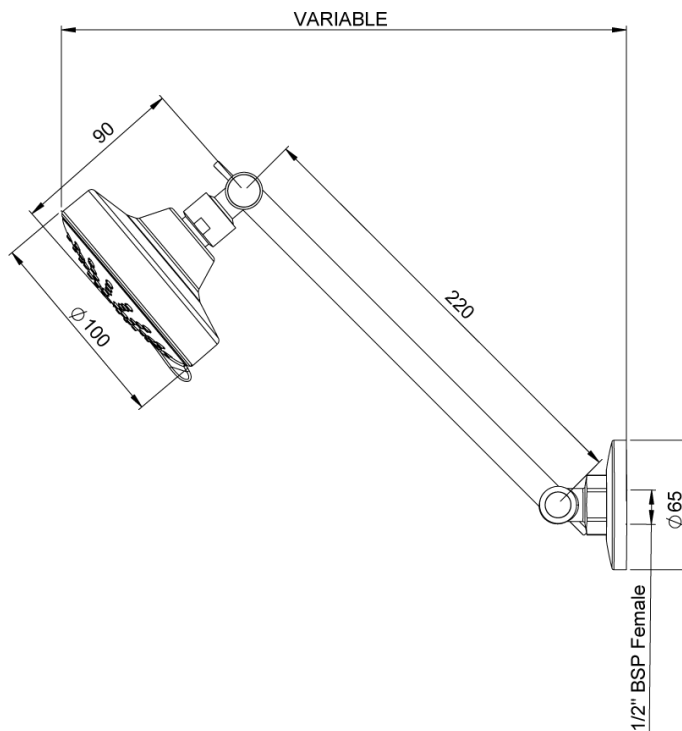

WARRANTY

Residential & Commercial Use (Years)	25
Spare Parts & Labour (Years)	1

Please refer to Posh Warranty Page for full Terms and Conditions

Dimensions are nominal measurements only.

CLEANING RECOMMENDATIONS:

We recommend the use of soapy water or approved cleaners. This product should not be cleaned with abrasive materials. Damage caused by any improper treatment is not covered by the product warranty. Refer to Warranty Conditions

Disclaimer: Products in this specification manual must by regulation be installed by licensed and registered trade people. The manufacturer/distributor reserves the right to vary specifications or delete models from their range without prior notification. Dimensions are nominal measurements only. Dimensions and set-outs listed are correct at time of publication however the manufacturer/distributor takes no responsibility for printing errors.

Published 01/04/2026

To see the complete Posh range go to
www.reece.com.au