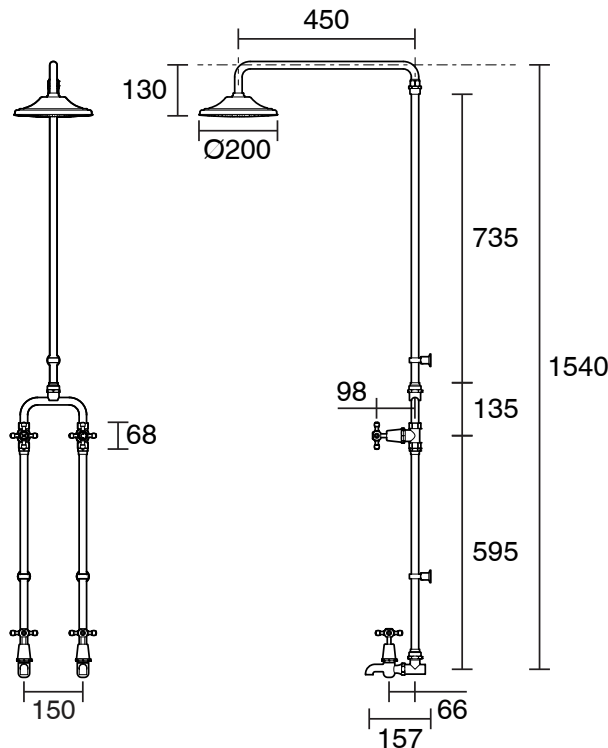

KADO

Kado Era Exposed Shower & Bath Set Cross Handles Chrome (3 Star)

9507559

SPECIFICATIONS

Recommended Use	Residential;Commercial
Colour	Chrome
Finish	Polished
Material	DR Brass
Recommended Pressure Range	150 - 500 kPa
Maximum Continuous Working Temperature	80 deg C
Suitable for Storage Tank Hot Water	Yes
Suitable for Continuous Flow Hot Water	Yes
Suitable for Gravity Feed Hot Water	No

WARRANTY

Residential & Commercial Use (Years)	25
Spare Parts & Labour (Years)	1

Please refer to Kado Warranty Page for full Terms and Conditions

Dimensions are nominal measurements only.

CLEANING RECOMMENDATIONS:

We recommend the use of soapy water or approved cleaners. This product should not be cleaned with abrasive materials. Damage caused by any improper treatment is not covered by the product warranty. Refer to Warranty Conditions

Disclaimer: Products in this specification manual must by regulation be installed by licensed and registered trade people. The manufacturer/distributor reserves the right to vary specifications or delete models from their range without prior notification. Dimensions are nominal measurements only. Dimensions and set-outs listed are correct at time of publication however the manufacturer/distributor takes no responsibility for printing errors.

Published 01/04/2026

To see the complete Kado range go to www.reece.com.au