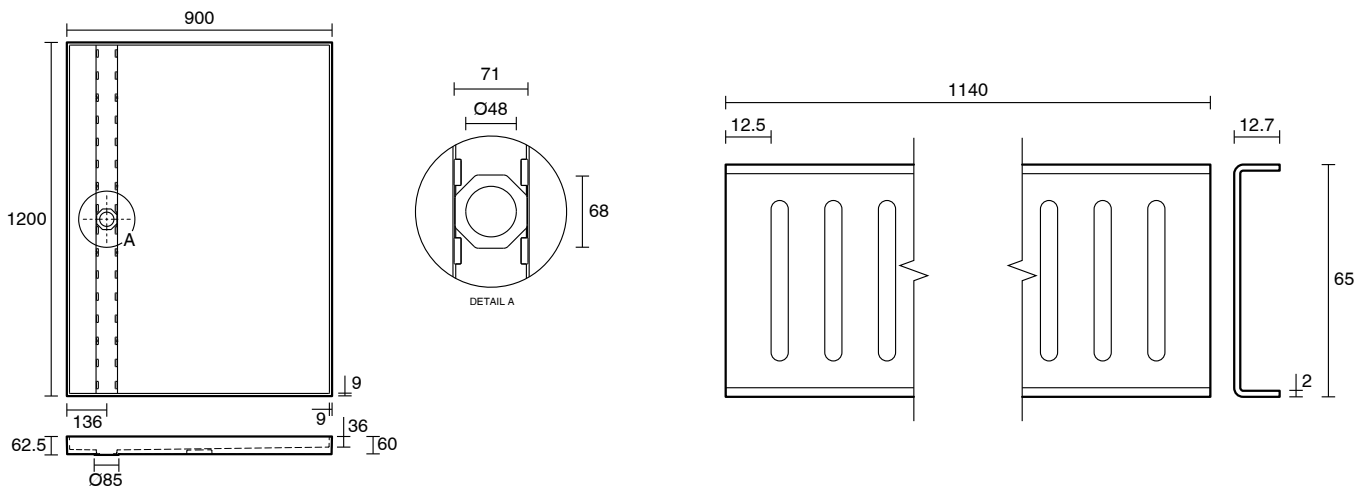

Posh Solus Tile Over Shower Tray with 1140mm Long Rear Stainless Steel Standard Channel (For 3 Wall / Alcove Install) 1200mm x 900mm

9512248

SPECIFICATIONS

Recommended Use	Residential;Commercial
Shower Base Colour	Grey
Shower Base Material	SMC
Shower Grate Material	Stainless Steel (316 Grade)
Waste Position	Centre Rear
Shower Base Waste Size	50 mm
Weight of Shower Base	22 kg
Usage	Alcove Install

WARRANTY

Residential & Commercial Use (Years)	7
Spare Parts & Labour (Years)	1

Please refer to Posh Warranty Page for full Terms and Conditions

Dimensions are nominal measurements only.

CLEANING RECOMMENDATIONS:

We recommend the use of soapy water or approved cleaners. This product should not be cleaned with abrasive materials. Damage caused by any improper treatment is not covered by the product warranty. Refer to Warranty Conditions

Disclaimer: Products in this specification manual must by regulation be installed by licensed and registered trade people. The manufacturer/distributor reserves the right to vary specifications or delete models from their range without prior notification. Dimensions are nominal measurements only. Dimensions and set-outs listed are correct at time of publication however the manufacturer/distributor takes no responsibility for printing errors.

Published 01/04/2026

To see the complete Posh range go to
www.reece.com.au