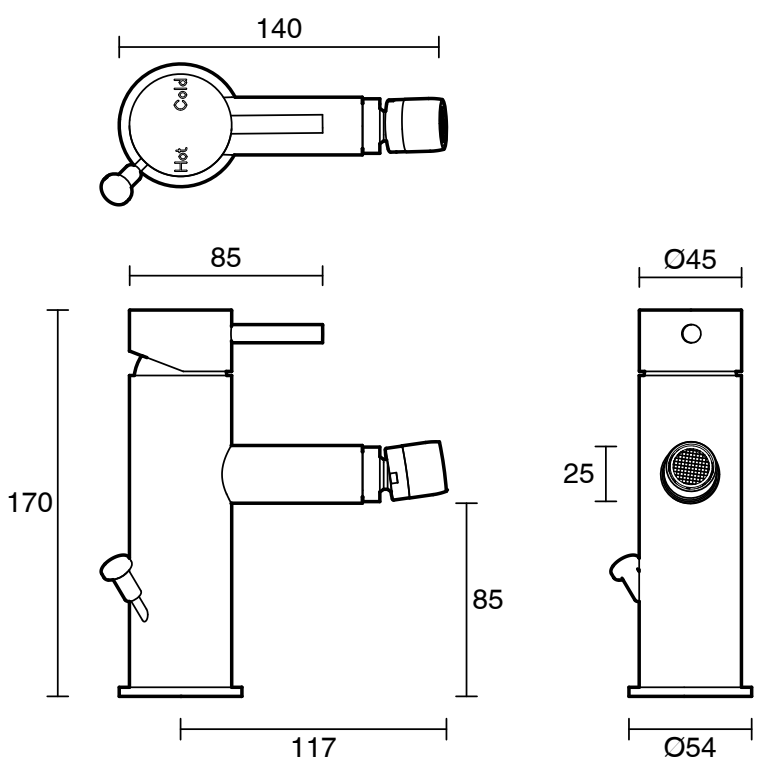

SUSSEX

Sussex Scala Bidet Mixer Chrome Lead Free

51284

SPECIFICATIONS

Recommended Use	Residential;Commercial
Colour Finish	Polished Chrome
Primary Material	Lead Free Brass
Recommended Pressure Range	150 - 500 kPa as per AS3500
Max Continuous Working Temperature (deg C)	65
Min Continuous Working Temperature (deg C)	1

WARRANTY

Residential Use (Years)	40
Commercial Use (Years)	10

Please refer to Sussex Warranty page for full Terms and Conditions

Dimensions are nominal measurements only.

CLEANING RECOMMENDATIONS:

We recommend the use of soapy water or approved cleaners. This product should not be cleaned with abrasive materials. Damage caused by any improper treatment is not covered by the product warranty. Refer to Warranty Conditions

Disclaimer: Products in this specification manual must by regulation be installed by licensed and registered trade people. The manufacturer/distributor reserves the right to vary specifications or delete models from their range without prior notification. Dimensions are nominal measurements only. Dimensions and set-outs listed are correct at time of publication however the manufacturer/distributor takes no responsibility for printing errors.

Published 14/05/2026

To see the complete Sussex range go to www.reece.com.au