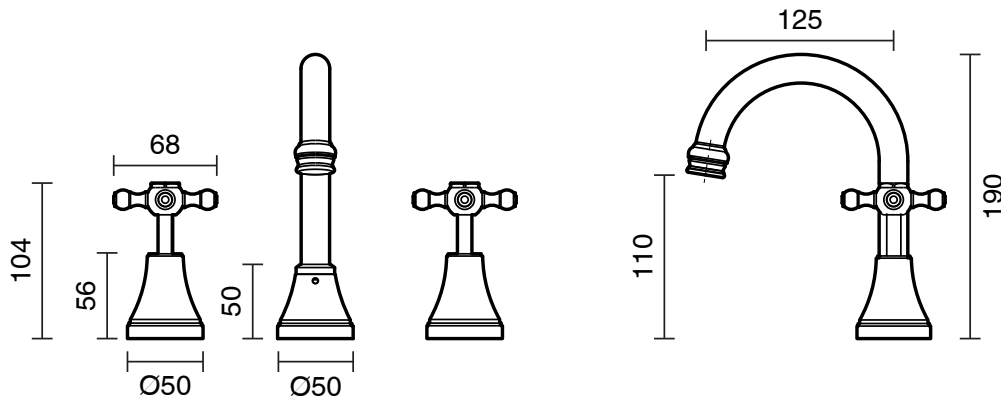

KADO

Kado Era Basin Set Swivel Cross Handles Brass Gold (5 Star) Lead Free

9507750

SPECIFICATIONS	
Recommended Use	Residential;Commercial
Colour Finish	Brass Gold
Primary Material	Lead Free Brass
Recommended Pressure Range	150 - 500 kPa as per AS3500
Max Continuous Working Temperature (deg C)	80
Min Continuous Working Temperature (deg C)	5
WARRANTY	
Residential & Commercial Use (Years)	25
Spare Parts & Labour (Years)	1
<i>Please refer to Kado Warranty page for full Terms and Conditions</i>	