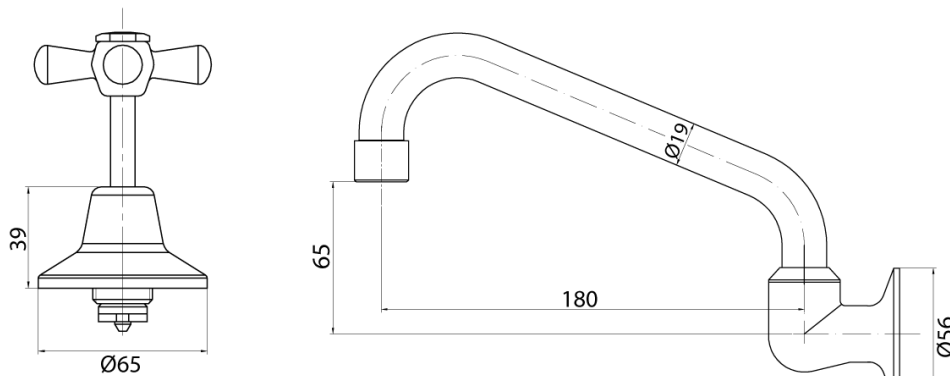

Posh Bristol Wall Sink Set Chrome (4 Star) Lead Free

27919

SPECIFICATIONS

Recommended Use	Residential;Commercial
Colour Finish	Polished Chrome
Primary Material	Lead Free Brass
Recommended Pressure Range	150 - 500 kPa as per AS3500
Max Continuous Working Temperature (deg C)	65
Min Continuous Working Temperature (deg C)	5
Hot Water Unit Suitability	Storage Tank;Continuous Flow

WARRANTY

Residential & Commercial Use (Years)	25
Spare Parts & Labour (Years)	1

Please refer to Posh Warranty Page for full Terms and Conditions