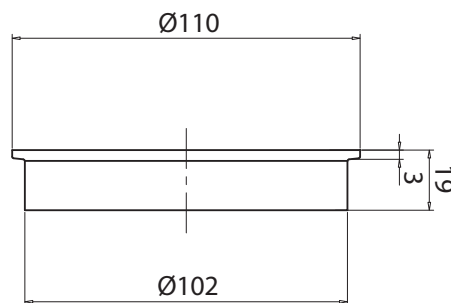

mizu

Mizu Drift Brass Trapscrew Grate Round 100mm Brushed Gold

246016

SPECIFICATIONS	
Recommended Use	Residential;Commercial
Colour Finish	Brushed Gold
Primary Material	DR Brass
WARRANTY	
Parts Replacement Only - excludes labour costs (Years)	1
<i>Please refer to Mizu Warranty page for full Terms and Conditions</i>	