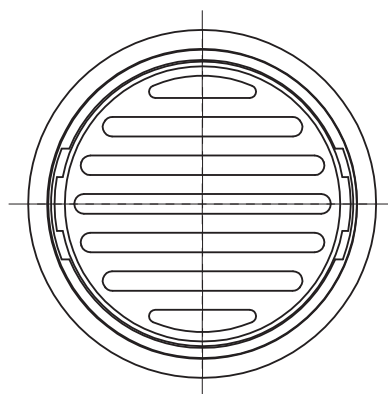

mizu

Mizu Drift Brass Trapscrew Grate Round 100mm Brushed Gold

246016

SPECIFICATIONS	
Recommended Use	Residential;Commercial
Colour Finish	Brushed Gold
Primary Material	DR Brass
WARRANTY	
Parts Replacement Only - excludes labour costs (Years)	1
<i>Please refer to Mizu Warranty page for full Terms and Conditions</i>	