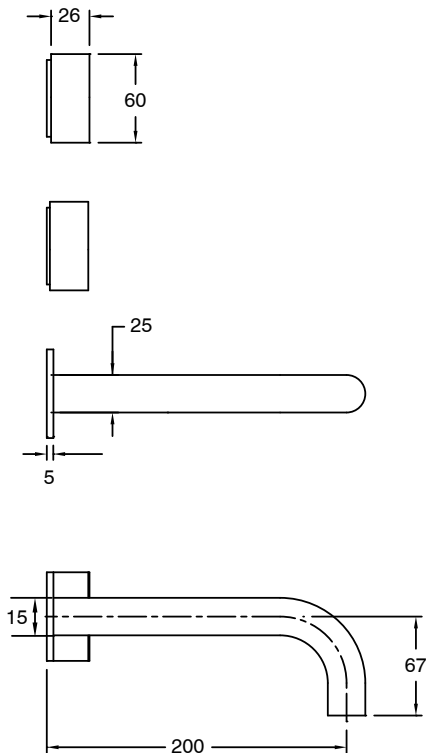

SUSSEX

**Sussex Pure Wall Basin Hostess System 200mm with Diamond Textured Handles
PVD Matte Black (3 Star) Lead Free
50810**

SPECIFICATIONS

Recommended Use	Residential;Commercial
Colour Finish	Matte Black
Primary Material	Lead Free Brass
Recommended Pressure Range	150 - 500 kPa as per AS3500
Max Continuous Working Temperature (deg C)	65
Min Continuous Working Temperature (deg C)	1

WARRANTY

Residential Use (Years)	40
Commercial Use (Years)	10

Please refer to Sussex Warranty page for full Terms and Conditions

Dimensions are nominal measurements only.

CLEANING RECOMMENDATIONS:

We recommend the use of soapy water or approved cleaners. This product should not be cleaned with abrasive materials. Damage caused by any improper treatment is not covered by the product warranty. Refer to Warranty Conditions

Disclaimer: Products in this specification manual must by regulation be installed by licensed and registered trade people. The manufacturer/distributor reserves the right to vary specifications or delete models from their range without prior notification. Dimensions are nominal measurements only. Dimensions and set-outs listed are correct at time of publication however the manufacturer/distributor takes no responsibility for printing errors.

Published 07/05/2026

To see the complete Sussex range go to www.reece.com.au