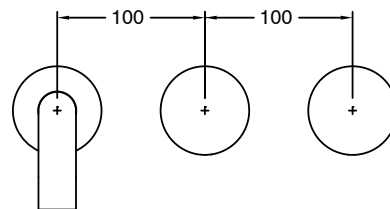

SUSSEX

**Sussex Pure Wall Basin Hostess System 200mm with Diamond Textured Handles
PVD Matte Black (3 Star) Lead Free
50810**

SPECIFICATIONS

Recommended Use	Residential;Commercial
Colour Finish	Matte Black
Primary Material	Lead Free Brass
Recommended Pressure Range	150 - 500 kPa as per AS3500
Max Continuous Working Temperature (deg C)	65
Min Continuous Working Temperature (deg C)	1

WARRANTY

Residential Use (Years)	40
Commercial Use (Years)	10

Please refer to Sussex Warranty page for full Terms and Conditions

Dimensions are nominal measurements only.

CLEANING RECOMMENDATIONS:

We recommend the use of soapy water or approved cleaners. This product should not be cleaned with abrasive materials. Damage caused by any improper treatment is not covered by the product warranty. Refer to Warranty Conditions

Disclaimer: Products in this specification manual must by regulation be installed by licensed and registered trade people. The manufacturer/distributor reserves the right to vary specifications or delete models from their range without prior notification. Dimensions are nominal measurements only. Dimensions and set-outs listed are correct at time of publication however the manufacturer/distributor takes no responsibility for printing errors.

Published 07/05/2026

To see the complete Sussex range go to www.reece.com.au