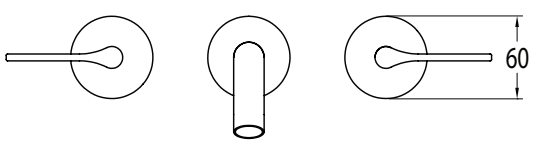

SUSSEX

Sussex Oria Wall Bath Set 165mm PVD Brushed Gunmetal Lead Free

50937

SPECIFICATIONS

Recommended Use	Residential;Commercial
Colour Finish	Brushed Gunmetal
Primary Material	Lead Free Brass
Recommended Pressure Range	150 - 500 kPa as per AS3500
Max Continuous Working Temperature (deg C)	65
Min Continuous Working Temperature (deg C)	1

WARRANTY

Residential Use (Years)	40
Commercial Use (Years)	10

Please refer to Sussex Warranty page for full Terms and Conditions

Dimensions are nominal measurements only.

CLEANING RECOMMENDATIONS:

We recommend the use of soapy water or approved cleaners. This product should not be cleaned with abrasive materials. Damage caused by any improper treatment is not covered by the product warranty. Refer to Warranty Conditions

Disclaimer: Products in this specification manual must by regulation be installed by licensed and registered trade people. The manufacturer/distributor reserves the right to vary specifications or delete models from their range without prior notification. Dimensions are nominal measurements only. Dimensions and set-outs listed are correct at time of publication however the manufacturer/distributor takes no responsibility for printing errors.

Published 12/05/2026

To see the complete Sussex range go to www.reece.com.au