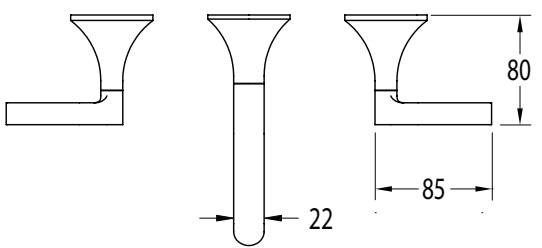

SUSSEX

Sussex Oria Wall Bath Set 165mm PVD Brushed Gunmetal Lead Free

50937

SPECIFICATIONS

Recommended Use	Residential;Commercial
Colour Finish	Brushed Gunmetal
Primary Material	Lead Free Brass
Recommended Pressure Range	150 - 500 kPa as per AS3500
Max Continuous Working Temperature (deg C)	65
Min Continuous Working Temperature (deg C)	1

WARRANTY

Residential Use (Years)	40
Commercial Use (Years)	10

Please refer to Sussex Warranty page for full Terms and Conditions

Dimensions are nominal measurements only.

CLEANING RECOMMENDATIONS:

We recommend the use of soapy water or approved cleaners. This product should not be cleaned with abrasive materials. Damage caused by any improper treatment is not covered by the product warranty. Refer to Warranty Conditions

Disclaimer: Products in this specification manual must by regulation be installed by licensed and registered trade people. The manufacturer/distributor reserves the right to vary specifications or delete models from their range without prior notification. Dimensions are nominal measurements only. Dimensions and set-outs listed are correct at time of publication however the manufacturer/distributor takes no responsibility for printing errors.

Published 12/05/2026

To see the complete Sussex range go to www.reece.com.au