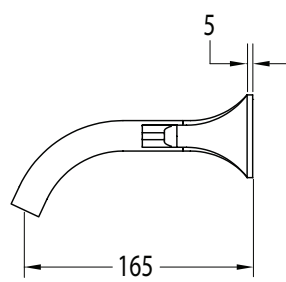

SUSSEX

Sussex Oria Wall Bath Set 165mm PVD Brushed Gunmetal Lead Free

50937

SPECIFICATIONS

Recommended Use	Residential;Commercial
Colour Finish	Brushed Gunmetal
Primary Material	Lead Free Brass
Recommended Pressure Range	150 - 500 kPa as per AS3500
Max Continuous Working Temperature (deg C)	65
Min Continuous Working Temperature (deg C)	1

WARRANTY

Residential Use (Years)	40
Commercial Use (Years)	10

Please refer to Sussex Warranty page for full Terms and Conditions

Dimensions are nominal measurements only.

CLEANING RECOMMENDATIONS:

We recommend the use of soapy water or approved cleaners. This product should not be cleaned with abrasive materials. Damage caused by any improper treatment is not covered by the product warranty. Refer to Warranty Conditions

Disclaimer: Products in this specification manual must by regulation be installed by licensed and registered trade people. The manufacturer/distributor reserves the right to vary specifications or delete models from their range without prior notification. Dimensions are nominal measurements only. Dimensions and set-outs listed are correct at time of publication however the manufacturer/distributor takes no responsibility for printing errors.

Published 12/05/2026

To see the complete Sussex range go to www.reece.com.au