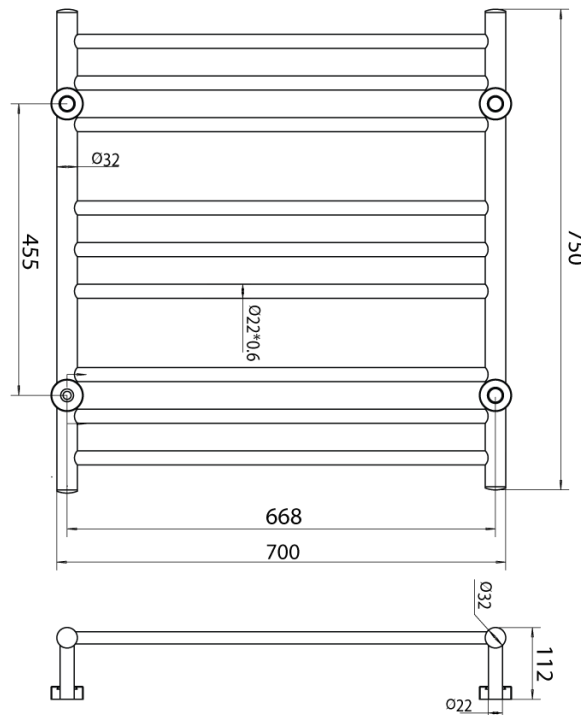

Posh Domaine Heated Towel Rail 700 x 750mm Polished Stainless Steel

9506133

SPECIFICATIONS

Recommended Use	Residential;Commercial
Colour Finish	Polished Stainless Steel
Primary Material	Stainless Steel 304
Mounting	Wall
Electrical Connection Type	Plug-In;Hardwired
Heating Method	Dry Element
Power Supply (V)	230V AC
IP Rating	IP45

WARRANTY

Residential & Commercial Use (Years)	10
Spare Parts & Labour (Years)	1

Please refer to Posh Warranty Page for full Terms and Conditions

Dimensions are nominal measurements only.

CLEANING RECOMMENDATIONS:

We recommend the use of soapy water or approved cleaners. This product should not be cleaned with abrasive materials. Damage caused by any improper treatment is not covered by the product warranty. Refer to Warranty Conditions

Disclaimer: Products in this specification manual must by regulation be installed by licensed and registered trade people. The manufacturer/distributor reserves the right to vary specifications or delete models from their range without prior notification. Dimensions are nominal measurements only. Dimensions and set-outs listed are correct at time of publication however the manufacturer/distributor takes no responsibility for printing errors.

Published 01/04/2026

To see the complete Posh range go to www.reece.com.au