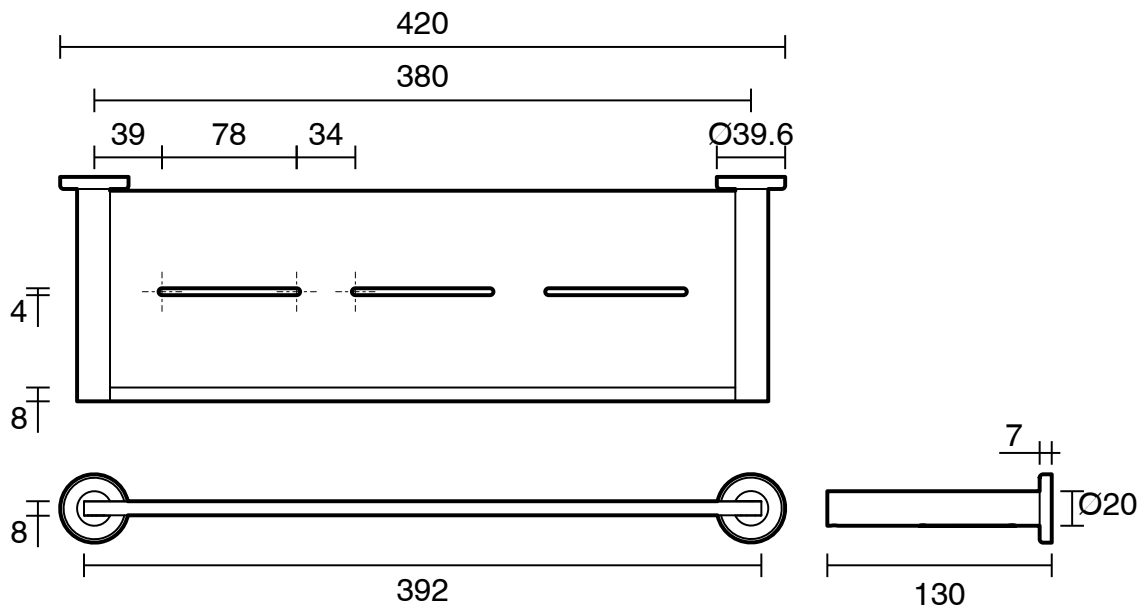

mizu

Mizu Drift Metal Shelf Brushed Gunmetal

2269169

SPECIFICATIONS

Recommended Use	Residential;Commercial
Colour Finish	Brushed Gunmetal
Primary Material	DR Brass

WARRANTY

Residential & Commercial Use (Years)	25
Spare Parts & Labour (Years)	1

Please refer to Mizu Warranty page for full Terms and Conditions

Dimensions are nominal measurements only.

CLEANING RECOMMENDATIONS:

We recommend the use of soapy water or approved cleaners. This product should not be cleaned with abrasive materials. Damage caused by any improper treatment is not covered by the product warranty. Refer to Warranty Conditions

Disclaimer: Products in this specification manual must by regulation be installed by licensed and registered trade people. The manufacturer/distributor reserves the right to vary specifications or delete models from their range without prior notification. Dimensions are nominal measurements only. Dimensions and set-outs listed are correct at time of publication however the manufacturer/distributor takes no responsibility for printing errors.

Published 01/04/2026

To see the complete Mizu range go to www.reece.com.au