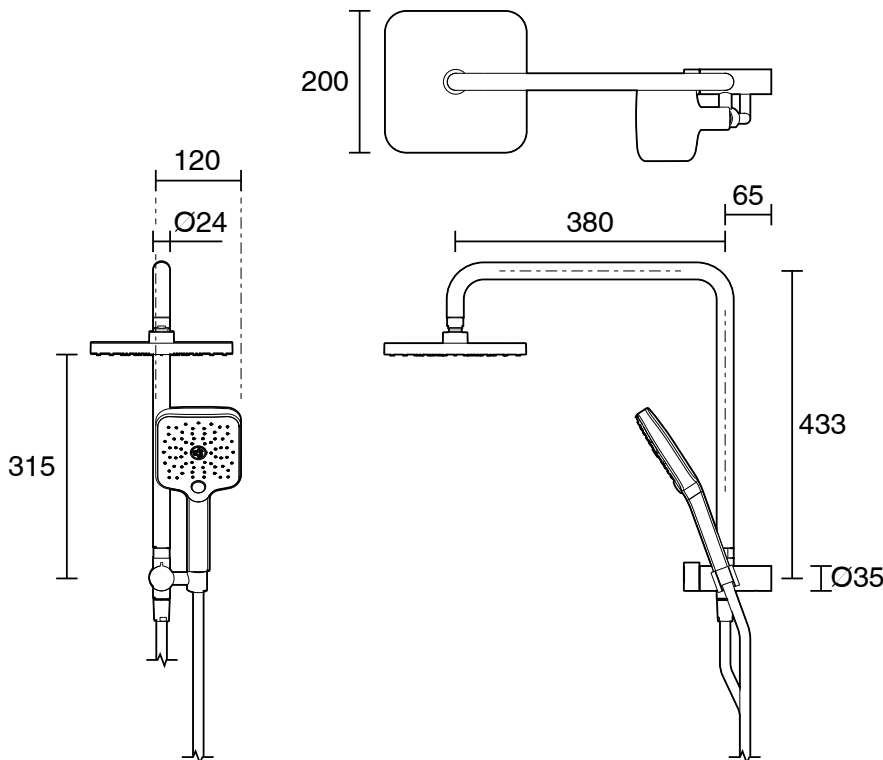

mizu

Mizu Soothe Short Twin Shower 3 Function with Water Inlet Wall Bracket Brushed Nickel (5 Star)

4201041

SPECIFICATIONS	
Recommended Use	Residential;Commercial
Colour Finish	Brushed Nickel
Primary Material	Lead Free Brass
Recommended Pressure Range	150 - 500 kPa as per AS3500
Max Continuous Working Temperature (deg C)	65
Min Continuous Working Temperature (deg C)	5
WARRANTY	
Residential & Commercial Use (Years)	25
Spare Parts & Labour (Years)	1
<i>Please refer to Mizu Warranty page for full Terms and Conditions</i>	

Disclaimer: Products in this specification manual must by regulation be installed by licensed and registered trade people. The manufacturer/distributor reserves the right to vary specifications or delete models from their range without prior notification. Dimensions are nominal measurements only. Dimensions and set-outs listed are correct at time of publication however the manufacturer/distributor takes no responsibility for printing errors.