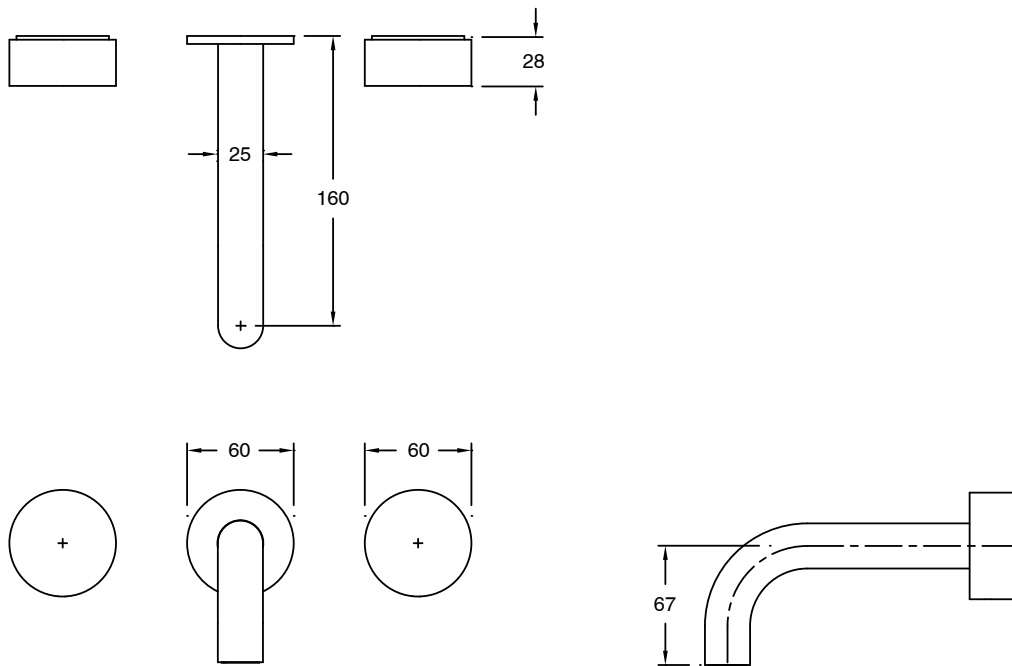

SUSSEX

Sussex Pure Bath Set 160mm with Cirque Textured Handles PVD Brushed Bronze Lead Free

47062

SPECIFICATIONS	
Recommended Use	Residential;Commercial
Colour Finish	Brushed Bronze
Primary Material	Lead Free Brass
Recommended Pressure Range	150 - 500 kPa as per AS3500
Max Continuous Working Temperature (deg C)	65
Min Continuous Working Temperature (deg C)	1
WARRANTY	
Residential Use (Years)	40
Commercial Use (Years)	10
<i>Please refer to Sussex Warranty page for full Terms and Conditions</i>	

Disclaimer: Products in this specification manual must by regulation be installed by licensed and registered trade people. The manufacturer/distributor reserves the right to vary specifications or delete models from their range without prior notification. Dimensions are nominal measurements only. Dimensions and set-outs listed are correct at time of publication however the manufacturer/distributor takes no responsibility for printing errors.