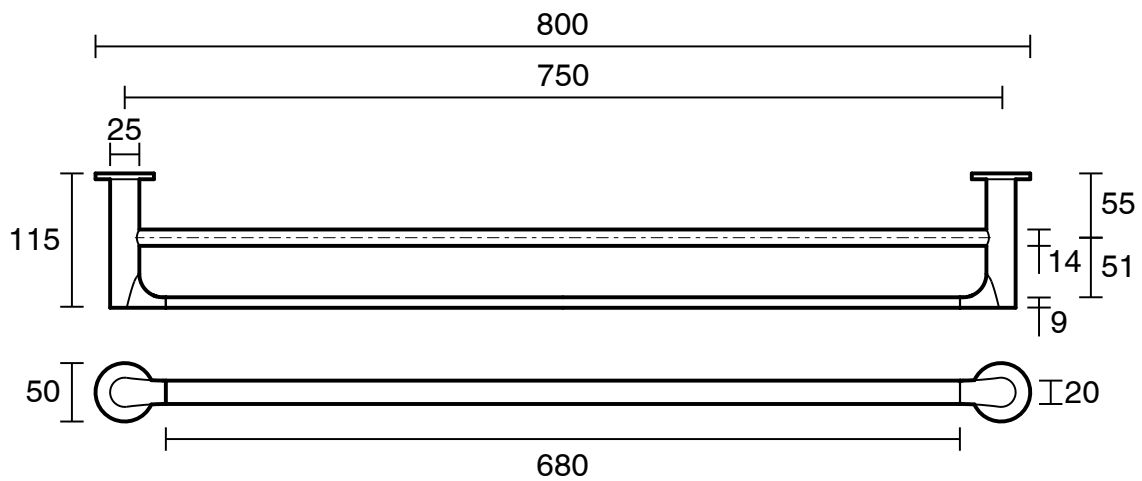

mizu

Mizu Silk Double Towel Rail 750mm Chrome

9506622

SPECIFICATIONS

Recommended Use	Residential;Commercial
Colour Finish	Polished Chrome
Primary Material	Zinc

WARRANTY

Residential & Commercial Use (Years)	25
Spare Parts & Labour (Years)	1

Please refer to Mizu Warranty page for full Terms and Conditions

Dimensions are nominal measurements only.

CLEANING RECOMMENDATIONS:

We recommend the use of soapy water or approved cleaners. This product should not be cleaned with abrasive materials. Damage caused by any improper treatment is not covered by the product warranty. Refer to Warranty Conditions

Disclaimer: Products in this specification manual must by regulation be installed by licensed and registered trade people. The manufacturer/distributor reserves the right to vary specifications or delete models from their range without prior notification. Dimensions are nominal measurements only. Dimensions and set-outs listed are correct at time of publication however the manufacturer/distributor takes no responsibility for printing errors.

Published 01/04/2026

To see the complete Mizu range go to www.reece.com.au