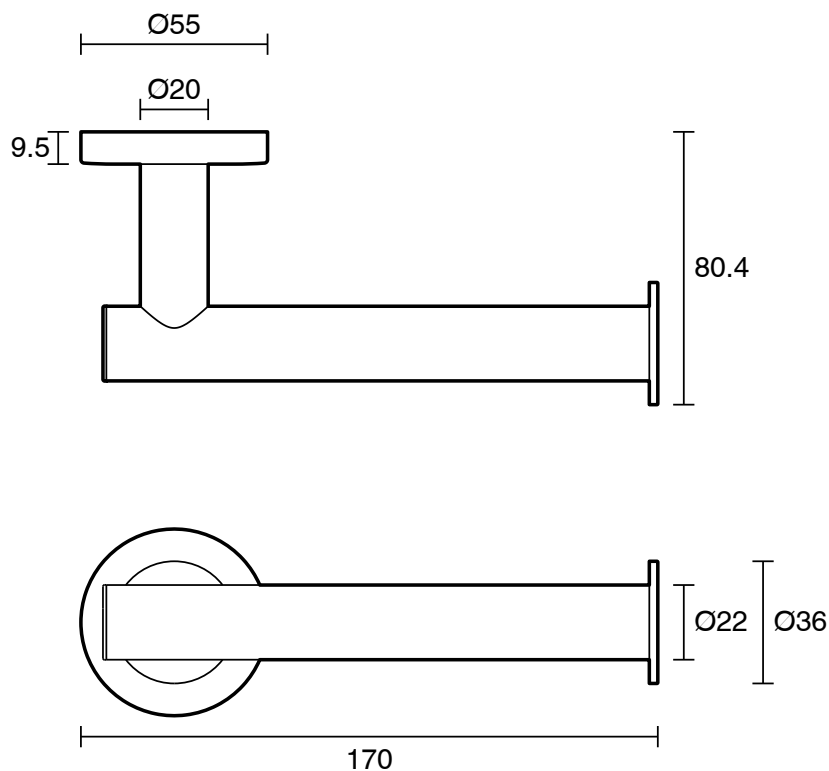

## Roca Ona Toilet Roll Holder Matte Black

15058

SPECIFICATIONS	
Recommended Use	Residential;Commercial
Colour Finish	Matte Black
Primary Material	Brass
WARRANTY	
Residential & Commercial Use (Years)	25
Parts Replacement Only (Years)	1
<i>Please refer to Roca Warranty page for full Terms and Conditions</i>	

Dimensions are nominal measurements only.