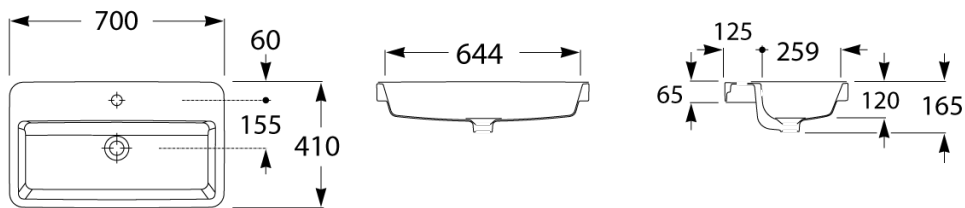

Roca The Gap Semi Inset Basin 700mm x 410mm 1 Taphole White

9506766

SPECIFICATIONS

Recommended Use	Residential;Commercial
Primary Material	Vitreous China
Colour Finish	White
Bowl Capacity (L)	9.9
Weight (kg)	14
Taphole Configuration	One
Overflow Included	Yes
Plug & Waste Included	No

WARRANTY

Residential & Commercial Use (Years)	25
Spare Parts & Labour (Years)	1

Please refer to Roca Warranty page for full Terms and Conditions

Dimensions are nominal measurements only.

CLEANING RECOMMENDATIONS:

We recommend the use of soapy water or approved cleaners. This product should not be cleaned with abrasive materials. Damage caused by any improper treatment is not covered by the product warranty. Refer to Warranty Conditions

Disclaimer: Products in this specification manual must by regulation be installed by licensed and registered trade people. The manufacturer/distributor reserves the right to vary specifications or delete models from their range without prior notification. Dimensions are nominal measurements only. Dimensions and set-outs listed are correct at time of publication however the manufacturer/distributor takes no responsibility for printing errors.

Published 18/05/2026

To see the complete Roca range go to
www.reece.com.au