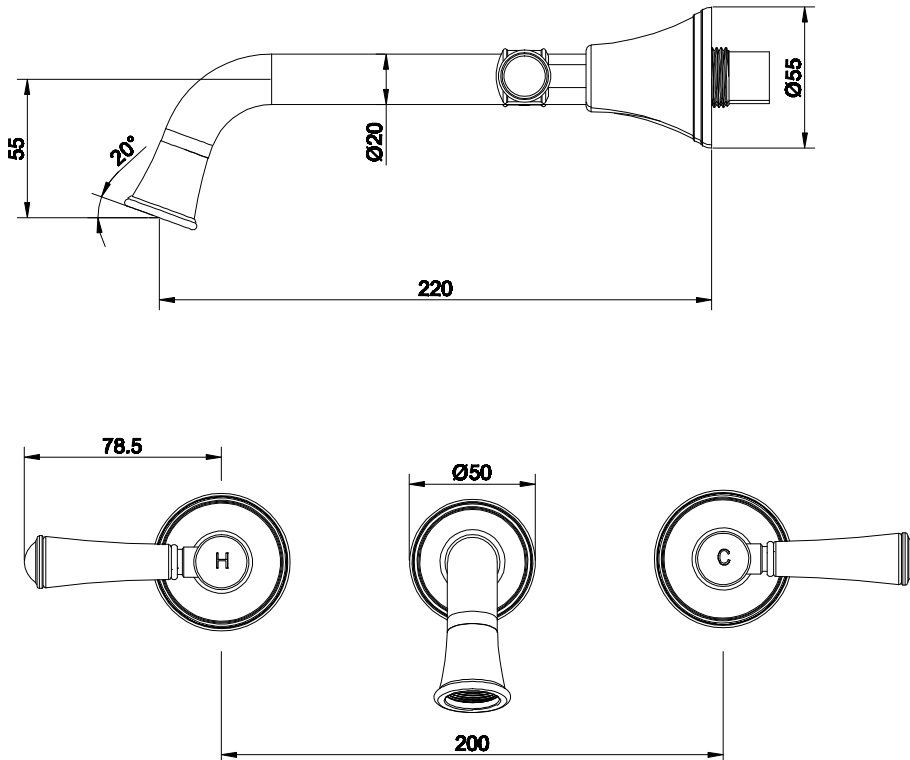

Posh Canterbury Wall Bath Set 220mm Lever Porcelain Handles Matte Black

9509476

SPECIFICATIONS

Recommended Use	Residential;Commercial
Colour Finish	Matte Black
Primary Material	DR Brass
Recommended Pressure Range	150 - 500 kPa as per AS3500
Max Continuous Working Temperature (deg C)	80
Min Continuous Working Temperature (deg C)	5
Hot Water Unit Suitability	Storage Tank;Continuous Flow

WARRANTY

Residential & Commercial Use (Years)	25
Spare Parts & Labour (Years)	1

Please refer to Posh Warranty Page for full Terms and Conditions

Dimensions are nominal measurements only.

CLEANING RECOMMENDATIONS:

We recommend the use of soapy water or approved cleaners. This product should not be cleaned with abrasive materials. Damage caused by any improper treatment is not covered by the product warranty. Refer to Warranty Conditions

Disclaimer: Products in this specification manual must by regulation be installed by licensed and registered trade people. The manufacturer/distributor reserves the right to vary specifications or delete models from their range without prior notification. Dimensions are nominal measurements only. Dimensions and set-outs listed are correct at time of publication however the manufacturer/distributor takes no responsibility for printing errors.

Published 01/04/2026

To see the complete Posh range go to
www.reece.com.au