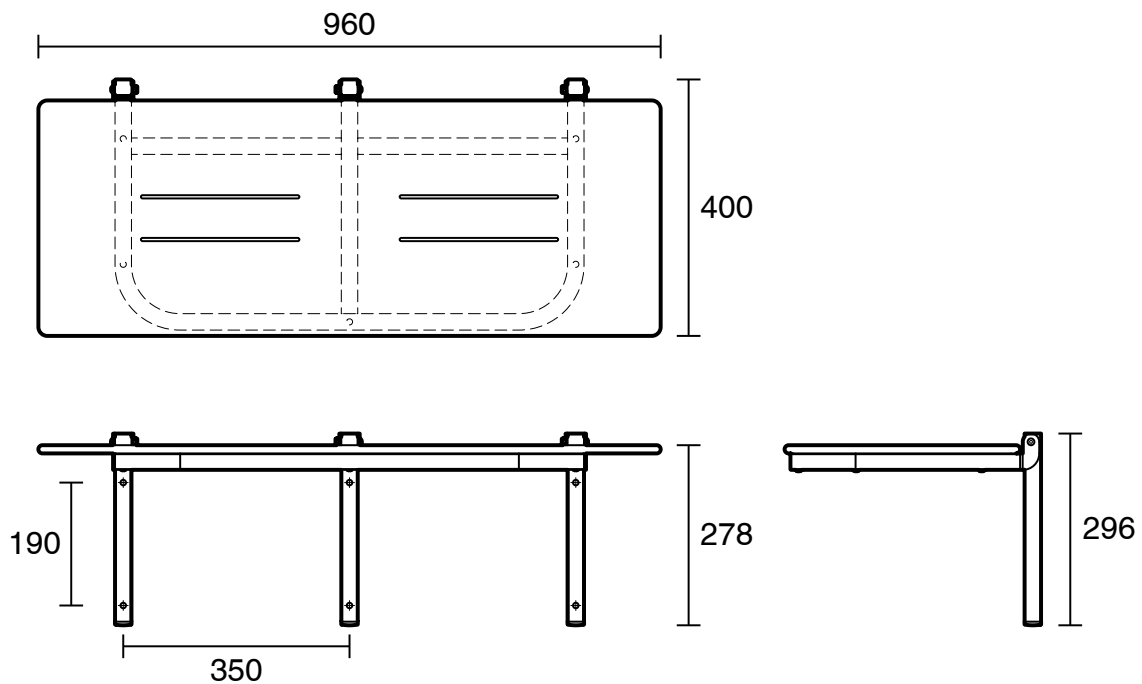

mizu

Mizu Drift Shower Seat 960 x 400mm Brushed Stainless Steel

2266575

SPECIFICATIONS

Recommended Use	Residential;Commercial
Colour Finish	Brushed Stainless Steel;White
Primary Material	Stainless Steel

WARRANTY

Residential & Commercial Use (Years)	25
Spare Parts & Labour (Years)	1

Please refer to Mizu Warranty page for full Terms and Conditions

Dimensions are nominal measurements only.

CLEANING RECOMMENDATIONS:

We recommend the use of soapy water or approved cleaners. This product should not be cleaned with abrasive materials. Damage caused by any improper treatment is not covered by the product warranty. Refer to Warranty Conditions

Disclaimer: Products in this specification manual must by regulation be installed by licensed and registered trade people. The manufacturer/distributor reserves the right to vary specifications or delete models from their range without prior notification. Dimensions are nominal measurements only. Dimensions and set-outs listed are correct at time of publication however the manufacturer/distributor takes no responsibility for printing errors.

Published 01/04/2026

To see the complete Mizu range go to www.reece.com.au