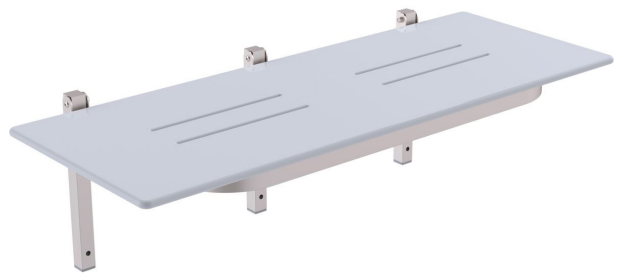

mizu

Mizu Drift Shower Seat 960 x 400mm Brushed Stainless Steel

2266575

SPECIFICATIONS

Recommended Use	Residential;Commercial
Colour Finish	Brushed Stainless Steel;White
Primary Material	Stainless Steel

WARRANTY

Residential & Commercial Use (Years)	25
Spare Parts & Labour (Years)	1

Please refer to Mizu Warranty page for full Terms and Conditions

Dimensions are nominal measurements only.

CLEANING RECOMMENDATIONS:

We recommend the use of soapy water or approved cleaners. This product should not be cleaned with abrasive materials. Damage caused by any improper treatment is not covered by the product warranty. Refer to Warranty Conditions

Disclaimer: Products in this specification manual must by regulation be installed by licensed and registered trade people. The manufacturer/distributor reserves the right to vary specifications or delete models from their range without prior notification. Dimensions are nominal measurements only. Dimensions and set-outs listed are correct at time of publication however the manufacturer/distributor takes no responsibility for printing errors.

Published 01/04/2026

To see the complete Mizu range go to www.reece.com.au