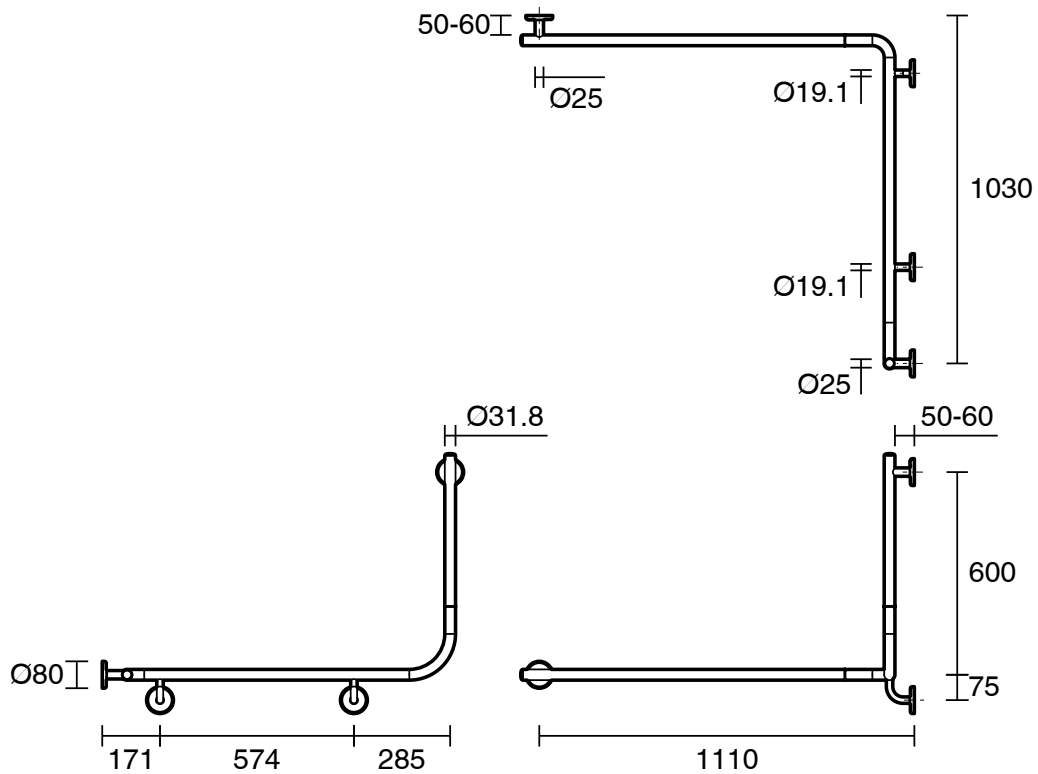

Mizu Drift 1110 x 1030 x 600 x 90 Degree Accessible Grab Rail Modular Left Hand Brushed Stainless Steel

2266549

SPECIFICATIONS

Recommended Use	Residential;Commercial
Colour Finish	Brushed Stainless Steel
Primary Material	Stainless Steel

WARRANTY

Residential & Commercial Use (Years)	25
Spare Parts & Labour (Years)	1

Please refer to Mizu Warranty page for full Terms and Conditions

Dimensions are nominal measurements only.

CLEANING RECOMMENDATIONS:

We recommend the use of soapy water or approved cleaners. This product should not be cleaned with abrasive materials. Damage caused by any improper treatment is not covered by the product warranty. Refer to Warranty Conditions

Disclaimer: Products in this specification manual must by regulation be installed by licensed and registered trade people. The manufacturer/distributor reserves the right to vary specifications or delete models from their range without prior notification. Dimensions are nominal measurements only. Dimensions and set-outs listed are correct at time of publication however the manufacturer/distributor takes no responsibility for printing errors.

Published 01/04/2026

To see the complete Mizu range go to www.reece.com.au