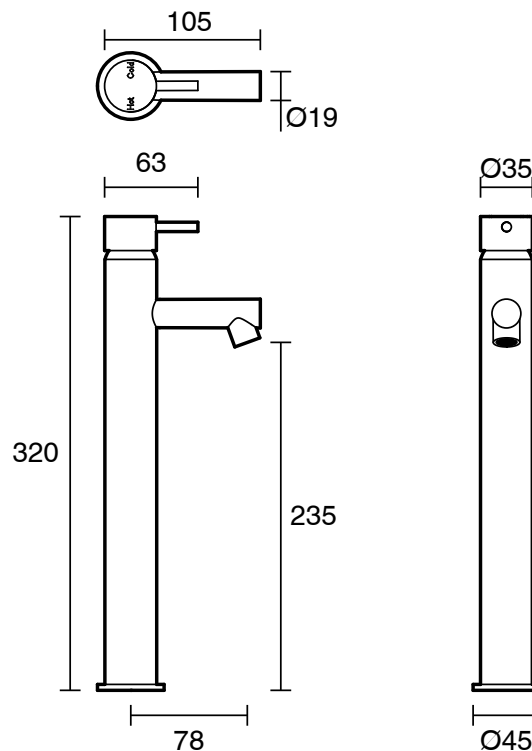

SUSSEX

Sussex Scala Mini Extended Basin Mixer Tap LUX PVD Brushed Platinum Gold (5 Star)

2268215

SPECIFICATIONS	
Recommended Use	Residential;Commercial
Colour Finish	Brushed Platinum Gold
Primary Material	DR Brass
Recommended Pressure Range	150 - 500 kPa as per AS3500
Max Continuous Working Temperature (deg C)	65
Min Continuous Working Temperature (deg C)	1
WARRANTY	
Residential Use (Years)	40
Commercial Use (Years)	10
<i>Please refer to Sussex Warranty page for full Terms and Conditions</i>	

Disclaimer: Products in this specification manual must by regulation be installed by licensed and registered trade people. The manufacturer/distributor reserves the right to vary specifications or delete models from their range without prior notification. Dimensions are nominal measurements only. Dimensions and set-outs listed are correct at time of publication however the manufacturer/distributor takes no responsibility for printing errors.