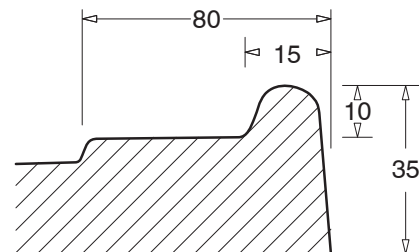

Posh Solus Polymarble Shower Base with Waste & Grate 900 x 900mm White

1710008

SPECIFICATIONS

Recommended Use	Residential;Commercial
Material	Shower Base & Grate Cover (Polymarble) Waste (Moulded Plastic) Grate (Powder Coated Stainless Steel)
Colour	White
Waste Position	Centre Rear
Waste Size	50 mm

WARRANTY

Residential & Commercial Use (Years)	7
Spare Parts & Labour (Years)	1
<i>Please refer to Posh Warranty Page for full Terms and Conditions</i>	

Dimensions are nominal measurements only.

CLEANING RECOMMENDATIONS:

We recommend the use of soapy water or approved cleaners. This product should not be cleaned with abrasive materials. Damage caused by any improper treatment is not covered by the product warranty. Refer to Warranty Conditions

Disclaimer: Products in this specification manual must by regulation be installed by licensed and registered trade people. The manufacturer/distributor reserves the right to vary specifications or delete models from their range without prior notification. Dimensions are nominal measurements only. Dimensions and set-outs listed are correct at time of publication however the manufacturer/distributor takes no responsibility for printing errors.

Published 01/04/2026

To see the complete Posh range go to www.reece.com.au