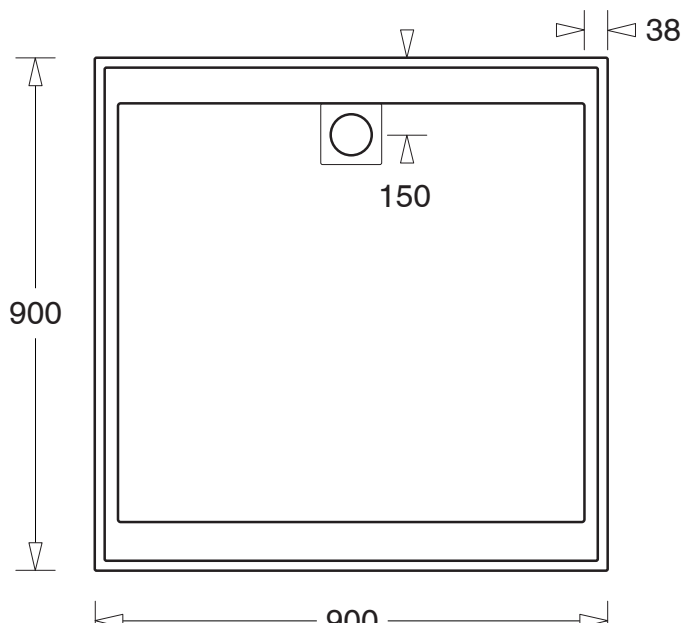

Posh Solus Polymarble Shower Base with Waste & Grate 900 x 900mm White

1710008

SPECIFICATIONS

Recommended Use	Residential;Commercial
Material	Shower Base & Grate Cover (Polymarble) Waste (Moulded Plastic) Grate (Powder Coated Stainless Steel)
Colour	White
Waste Position	Centre Rear
Waste Size	50 mm

WARRANTY

Residential & Commercial Use (Years)	7
Spare Parts & Labour (Years)	1
<i>Please refer to Posh Warranty Page for full Terms and Conditions</i>	

Dimensions are nominal measurements only.

CLEANING RECOMMENDATIONS:

We recommend the use of soapy water or approved cleaners. This product should not be cleaned with abrasive materials. Damage caused by any improper treatment is not covered by the product warranty. Refer to Warranty Conditions

Disclaimer: Products in this specification manual must by regulation be installed by licensed and registered trade people. The manufacturer/distributor reserves the right to vary specifications or delete models from their range without prior notification. Dimensions are nominal measurements only. Dimensions and set-outs listed are correct at time of publication however the manufacturer/distributor takes no responsibility for printing errors.

Published 01/04/2026

To see the complete Posh range go to www.reece.com.au