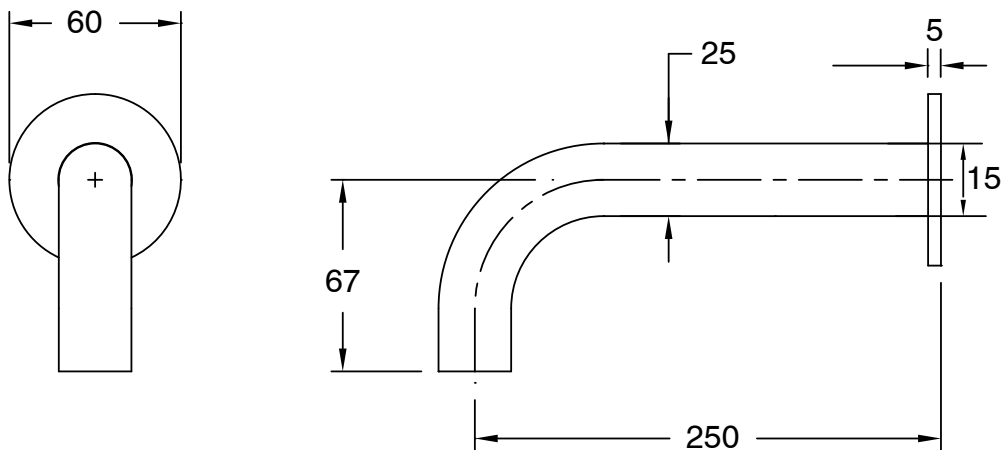

SUSSEX

Sussex Pure Wall Basin Outlet 250mm EP Satin Chrome (3 Star) Lead Free

50884

SPECIFICATIONS	
Recommended Use	Residential;Commercial
Colour Finish	Satin Chrome
Primary Material	Lead Free Brass
Recommended Pressure Range	150 - 500 kPa as per AS3500
Max Continuous Working Temperature (deg C)	65
Min Continuous Working Temperature (deg C)	1
WARRANTY	
Residential Use (Years)	40
Commercial Use (Years)	10
<i>Please refer to Sussex Warranty page for full Terms and Conditions</i>	