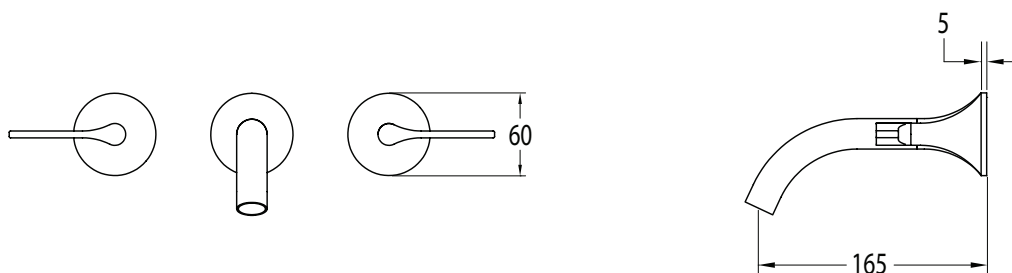

SUSSEX

Sussex Oria Wall Bath Set 165mm PVD Matte Black Lead Free

50938

SPECIFICATIONS

Recommended Use	Residential;Commercial
Colour Finish	Matte Black
Primary Material	Lead Free Brass
Recommended Pressure Range	150 - 500 kPa as per AS3500
Max Continuous Working Temperature (deg C)	65
Min Continuous Working Temperature (deg C)	1

WARRANTY

Residential Use (Years)	40
Commercial Use (Years)	10

Please refer to Sussex Warranty page for full Terms and Conditions

Dimensions are nominal measurements only.

CLEANING RECOMMENDATIONS:

We recommend the use of soapy water or approved cleaners. This product should not be cleaned with abrasive materials. Damage caused by any improper treatment is not covered by the product warranty. Refer to Warranty Conditions

Disclaimer: Products in this specification manual must by regulation be installed by licensed and registered trade people. The manufacturer/distributor reserves the right to vary specifications or delete models from their range without prior notification. Dimensions are nominal measurements only. Dimensions and set-outs listed are correct at time of publication however the manufacturer/distributor takes no responsibility for printing errors.

Published 12/05/2026

To see the complete Sussex range go to www.reece.com.au