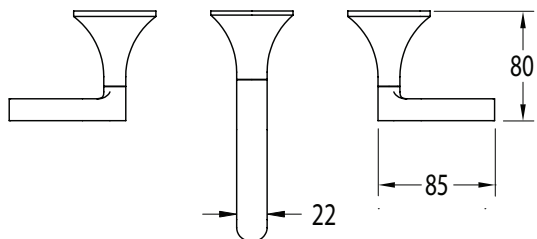

SUSSEX

Sussex Oria Wall Bath Set 165mm PVD Matte Black Lead Free

50938

SPECIFICATIONS

Recommended Use	Residential;Commercial
Colour Finish	Matte Black
Primary Material	Lead Free Brass
Recommended Pressure Range	150 - 500 kPa as per AS3500
Max Continuous Working Temperature (deg C)	65
Min Continuous Working Temperature (deg C)	1

WARRANTY

Residential Use (Years)	40
Commercial Use (Years)	10

Please refer to Sussex Warranty page for full Terms and Conditions

Dimensions are nominal measurements only.

CLEANING RECOMMENDATIONS:

We recommend the use of soapy water or approved cleaners. This product should not be cleaned with abrasive materials. Damage caused by any improper treatment is not covered by the product warranty. Refer to Warranty Conditions

Disclaimer: Products in this specification manual must by regulation be installed by licensed and registered trade people. The manufacturer/distributor reserves the right to vary specifications or delete models from their range without prior notification. Dimensions are nominal measurements only. Dimensions and set-outs listed are correct at time of publication however the manufacturer/distributor takes no responsibility for printing errors.

Published 12/05/2026

To see the complete Sussex range go to www.reece.com.au