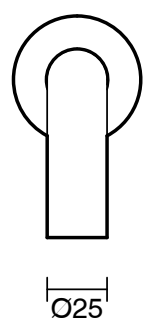

SUSSEX

Scala 25 Curved Bath Outlet 250mm PVD Brushed Bronze Lead Free

51081

SPECIFICATIONS

Recommended Use	Residential;Commercial
Colour Finish	Brushed Bronze
Primary Material	Lead Free Brass
Recommended Pressure Range	150 - 500 kPa as per AS3500
Max Continuous Working Temperature (deg C)	65
Min Continuous Working Temperature (deg C)	1

WARRANTY

Residential Use (Years)	40
Commercial Use (Years)	10

Please refer to Sussex Warranty page for full Terms and Conditions