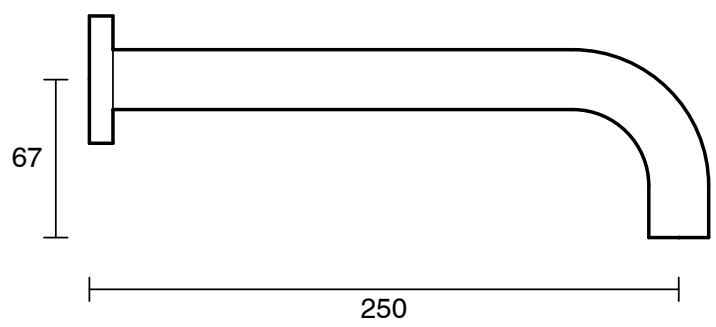

SUSSEX

Scala 25 Curved Bath Outlet 250mm PVD Brushed Bronze Lead Free

51081

SPECIFICATIONS

Recommended Use	Residential;Commercial
Colour Finish	Brushed Bronze
Primary Material	Lead Free Brass
Recommended Pressure Range	150 - 500 kPa as per AS3500
Max Continuous Working Temperature (deg C)	65
Min Continuous Working Temperature (deg C)	1

WARRANTY

Residential Use (Years)	40
Commercial Use (Years)	10

Please refer to Sussex Warranty page for full Terms and Conditions

Dimensions are nominal measurements only.

CLEANING RECOMMENDATIONS:

We recommend the use of soapy water or approved cleaners. This product should not be cleaned with abrasive materials. Damage caused by any improper treatment is not covered by the product warranty. Refer to Warranty Conditions

Disclaimer: Products in this specification manual must by regulation be installed by licensed and registered trade people. The manufacturer/distributor reserves the right to vary specifications or delete models from their range without prior notification. Dimensions are nominal measurements only. Dimensions and set-outs listed are correct at time of publication however the manufacturer/distributor takes no responsibility for printing errors.

Published 12/05/2026

To see the complete Sussex range go to www.reece.com.au