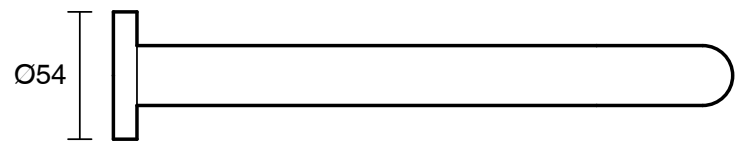

SUSSEX

Scala 25 Curved Bath Outlet 250mm PVD Brushed Bronze Lead Free

51081

SPECIFICATIONS

Recommended Use	Residential;Commercial
Colour Finish	Brushed Bronze
Primary Material	Lead Free Brass
Recommended Pressure Range	150 - 500 kPa as per AS3500
Max Continuous Working Temperature (deg C)	65
Min Continuous Working Temperature (deg C)	1

WARRANTY

Residential Use (Years)	40
Commercial Use (Years)	10

Please refer to Sussex Warranty page for full Terms and Conditions

Dimensions are nominal measurements only.

CLEANING RECOMMENDATIONS:

We recommend the use of soapy water or approved cleaners. This product should not be cleaned with abrasive materials. Damage caused by any improper treatment is not covered by the product warranty. Refer to Warranty Conditions

Disclaimer: Products in this specification manual must by regulation be installed by licensed and registered trade people. The manufacturer/distributor reserves the right to vary specifications or delete models from their range without prior notification. Dimensions are nominal measurements only. Dimensions and set-outs listed are correct at time of publication however the manufacturer/distributor takes no responsibility for printing errors.

Published 12/05/2026

To see the complete Sussex range go to www.reece.com.au