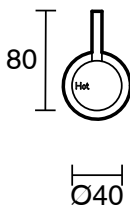

SUSSEX

Scala Wall Bath Set Straight 160mm PVD Brushed Gold Lead Free

51262

SPECIFICATIONS

Recommended Use	Residential;Commercial
Colour Finish	Brushed Gold
Primary Material	Lead Free Brass
Recommended Pressure Range	150 - 500 kPa as per AS3500
Max Continuous Working Temperature (deg C)	65
Min Continuous Working Temperature (deg C)	1

WARRANTY

Residential Use (Years)	40
Commercial Use (Years)	10

Please refer to Sussex Warranty page for full Terms and Conditions