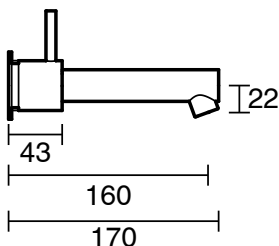

SUSSEX

Scala Wall Bath Set Straight 160mm PVD Brushed Gold Lead Free

51262

SPECIFICATIONS

Recommended Use	Residential;Commercial
Colour Finish	Brushed Gold
Primary Material	Lead Free Brass
Recommended Pressure Range	150 - 500 kPa as per AS3500
Max Continuous Working Temperature (deg C)	65
Min Continuous Working Temperature (deg C)	1

WARRANTY

Residential Use (Years)	40
Commercial Use (Years)	10

Please refer to Sussex Warranty page for full Terms and Conditions

Dimensions are nominal measurements only.

CLEANING RECOMMENDATIONS:

We recommend the use of soapy water or approved cleaners. This product should not be cleaned with abrasive materials. Damage caused by any improper treatment is not covered by the product warranty. Refer to Warranty Conditions

Disclaimer: Products in this specification manual must by regulation be installed by licensed and registered trade people. The manufacturer/distributor reserves the right to vary specifications or delete models from their range without prior notification. Dimensions are nominal measurements only. Dimensions and set-outs listed are correct at time of publication however the manufacturer/distributor takes no responsibility for printing errors.

Published 12/05/2026

To see the complete Sussex range go to www.reece.com.au