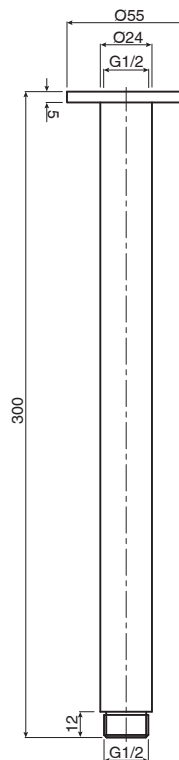

mizu

Mizu Drift Ceiling Shower Arm Only 300mm Matte Black

9505344

SPECIFICATIONS

Recommended Use	Residential;Commercial
Colour Finish	Matte Black
Primary Material	DR Brass
Recommended Pressure Range	150 - 500 kPa as per AS3500
Max Continuous Working Temperature (deg C)	60
Min Continuous Working Temperature (deg C)	5

WARRANTY

Residential & Commercial Use (Years)	25
Spare Parts & Labour (Years)	1

Please refer to Mizu Warranty page for full Terms and Conditions

Dimensions are nominal measurements only.

CLEANING RECOMMENDATIONS:

We recommend the use of soapy water or approved cleaners. This product should not be cleaned with abrasive materials. Damage caused by any improper treatment is not covered by the product warranty. Refer to Warranty Conditions

Disclaimer: Products in this specification manual must by regulation be installed by licensed and registered trade people. The manufacturer/distributor reserves the right to vary specifications or delete models from their range without prior notification. Dimensions are nominal measurements only. Dimensions and set-outs listed are correct at time of publication however the manufacturer/distributor takes no responsibility for printing errors.

Published 01/04/2026

To see the complete Mizu range go to www.reece.com.au

WaterMark
AS/NZS 3862
WM 022468