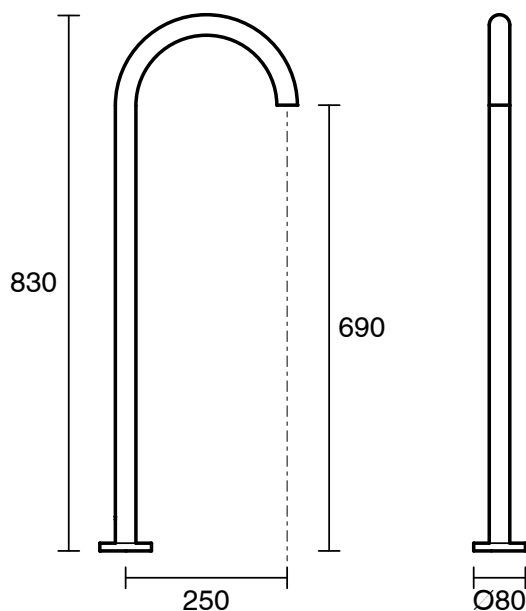

SUSSEX

Sussex Scala 32mm Floor Mounted Outlet 830mm LUX PVD Brushed Platinum Gold

2268226

SPECIFICATIONS	
Recommended Use	Residential;Commercial
Colour Finish	Brushed Platinum Gold
Primary Material	Brass
Recommended Pressure Range	150 - 500 kPa as per AS3500
Max Continuous Working Temperature (deg C)	65
Min Continuous Working Temperature (deg C)	1
WARRANTY	
Residential Use (Years)	40
Commercial Use (Years)	10
<i>Please refer to Sussex Warranty page for full Terms and Conditions</i>	

Disclaimer: Products in this specification manual must by regulation be installed by licensed and registered trade people. The manufacturer/distributor reserves the right to vary specifications or delete models from their range without prior notification. Dimensions are nominal measurements only. Dimensions and set-outs listed are correct at time of publication however the manufacturer/distributor takes no responsibility for printing errors.