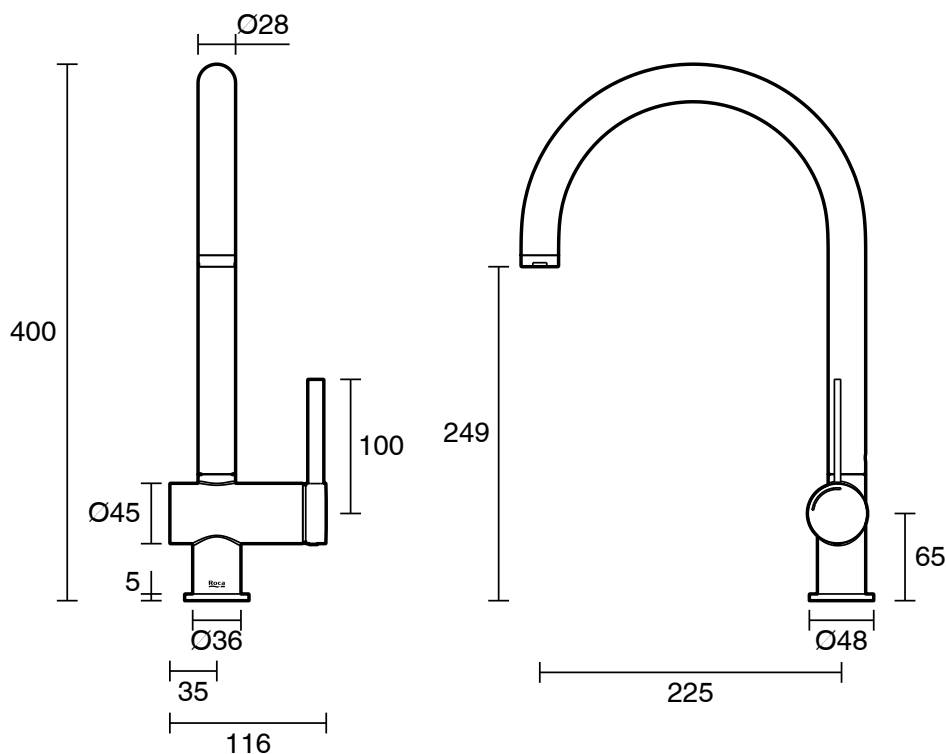

Roca Ona Gooseneck Sink Mixer Tap Brushed Nickel (5 Star) Lead Free

13720

SPECIFICATIONS	
Recommended Use	Residential;Commercial
Colour Finish	Brushed Nickel
Primary Material	Lead Free Brass
Recommended Pressure Range	150 - 500 kPa as per AS3500
Max Continuous Working Temperature (deg C)	65
Min Continuous Working Temperature (deg C)	5
WARRANTY	
Residential & Commercial Use (Years)	25
Spare Parts & Labour (Years)	1
<i>Please refer to Roca Warranty page for full Terms and Conditions</i>	

Disclaimer: Products in this specification manual must by regulation be installed by licensed and registered trade people. The manufacturer/distributor reserves the right to vary specifications or delete models from their range without prior notification. Dimensions are nominal measurements only. Dimensions and set-outs listed are correct at time of publication however the manufacturer/distributor takes no responsibility for printing errors.