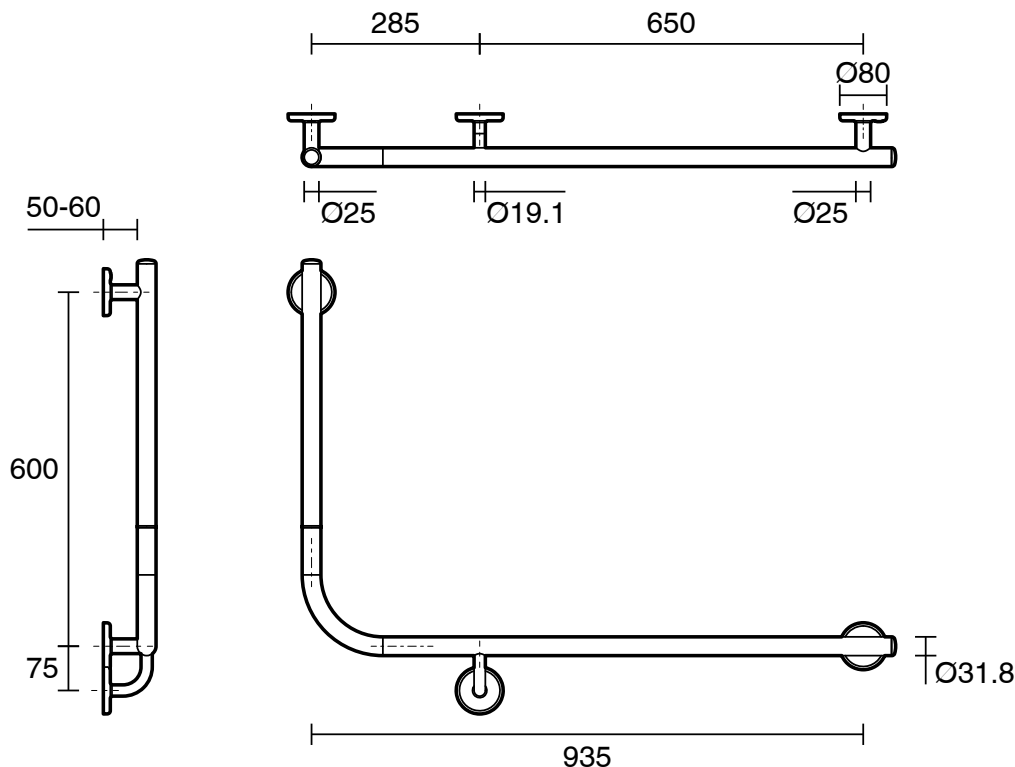

mizu

Mizu Drift 935 x 600 x 90 Degree Accessible Toilet Grab Rail Modular Right Hand Matte Black

2266547

SPECIFICATIONS

Recommended Use	Residential;Commercial
Colour Finish	Matte Black
Primary Material	Stainless Steel

WARRANTY

Residential & Commercial Use (Years)	25
Spare Parts & Labour (Years)	1

Please refer to Mizu Warranty page for full Terms and Conditions

Dimensions are nominal measurements only.

CLEANING RECOMMENDATIONS:

We recommend the use of soapy water or approved cleaners. This product should not be cleaned with abrasive materials. Damage caused by any improper treatment is not covered by the product warranty. Refer to Warranty Conditions

Disclaimer: Products in this specification manual must by regulation be installed by licensed and registered trade people. The manufacturer/distributor reserves the right to vary specifications or delete models from their range without prior notification. Dimensions are nominal measurements only. Dimensions and set-outs listed are correct at time of publication however the manufacturer/distributor takes no responsibility for printing errors.

Published 01/04/2026

To see the complete Mizu range go to www.reece.com.au