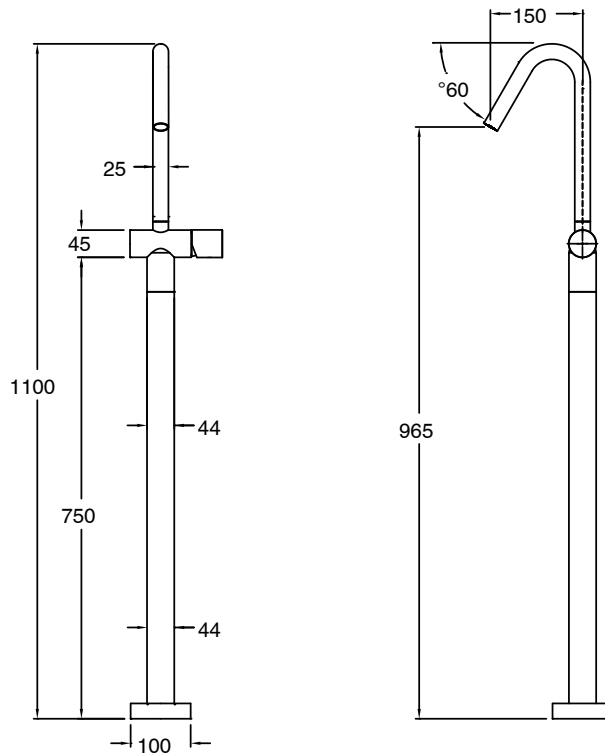

SUSSEX

Sussex Pure Floor Mounted Bath Mixer Tap Trimset with Linear Textured Handle PVD Matte Black

9511431

SPECIFICATIONS

Recommended Use	Residential;Commercial
Colour Finish	Matte Black
Primary Material	DR Brass
Recommended Pressure Range	150 - 500 kPa as per AS3500
Max Continuous Working Temperature (deg C)	65
Min Continuous Working Temperature (deg C)	1

WARRANTY

Residential Use (Years)	40
Commercial Use (Years)	10

Please refer to Sussex Warranty page for full Terms and Conditions

Dimensions are nominal measurements only.

CLEANING RECOMMENDATIONS:

We recommend the use of soapy water or approved cleaners. This product should not be cleaned with abrasive materials. Damage caused by any improper treatment is not covered by the product warranty. Refer to Warranty Conditions

Disclaimer: Products in this specification manual must by regulation be installed by licensed and registered trade people. The manufacturer/distributor reserves the right to vary specifications or delete models from their range without prior notification. Dimensions are nominal measurements only. Dimensions and set-outs listed are correct at time of publication however the manufacturer/distributor takes no responsibility for printing errors.

Published 21/04/2026

To see the complete Sussex range go to www.reece.com.au