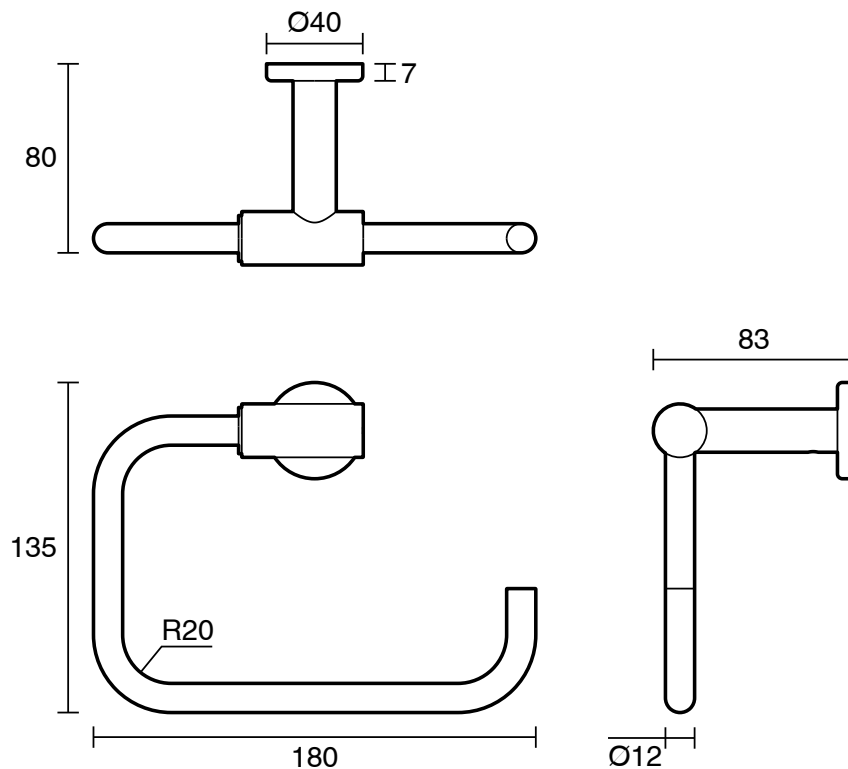

## Mizu Drift Square Guest Towel Holder Brushed Nickel

9508233

SPECIFICATIONS	
Recommended Use	Residential;Commercial
Colour Finish	Brushed Nickel
Primary Material	DR Brass
WARRANTY	
Residential & Commercial Use (Years)	25
Spare Parts & Labour (Years)	1
<i>Please refer to Mizu Warranty page for full Terms and Conditions</i>	

Dimensions are nominal measurements only.