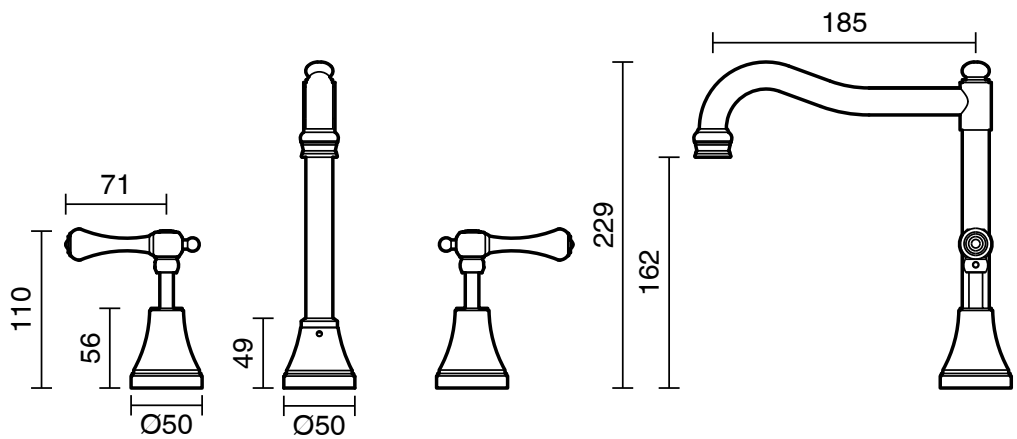

KADO

Kado Era Swivel Hob English Sink Set Lever Handle Chrome (5 Star) Lead Free

2263709

SPECIFICATIONS	
Recommended Use	Residential;Commercial
Colour Finish	Polished Chrome
Primary Material	Lead Free Brass
Recommended Pressure Range	150 - 500 kPa as per AS3500
Max Continuous Working Temperature (deg C)	80
Min Continuous Working Temperature (deg C)	5
WARRANTY	
Residential & Commercial Use (Years)	25
Spare Parts & Labour (Years)	1
<i>Please refer to Kado Warranty page for full Terms and Conditions</i>	