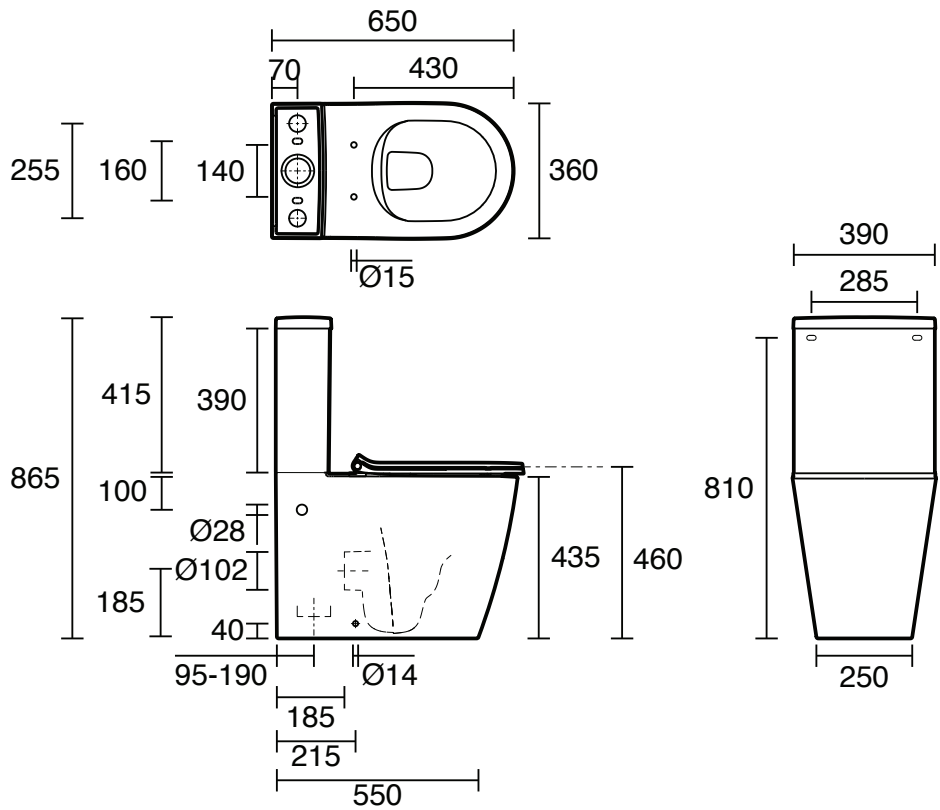

## Kado Lux Close Coupled Back To Wall Rimless Plus Overheight Bottom Inlet Toilet Suite with Thin Soft Close Quick Release Seat White (4 Star) 1832067

SPECIFICATIONS	
Recommended Use	Residential;Commercial
Pan Material	Vitreous China
Toilet Seat Material	Polypropylene (PP)
Weight of Pan (kg)	37
Weight of Cistern (kg)	15
Water Inlet Position	Bottom
Toilet Seat Type	Soft Close;Quick Release;Thin
Rim Configuration	Rimless
Outlet Type	P Trap;S Trap
WARRANTY	
Residential & Commercial Use (Years)	25
Spare Parts & Labour (Years)	1
<i>Please refer to Kado Warranty Page for full Terms and Conditions</i>	

Dimensions are nominal measurements only.